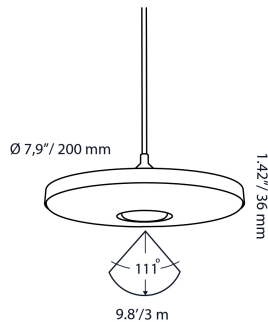

DISC PENDANT

GENERAL

DISC PENDANT
 Article number: 10202650
 Category: Pendant light
 Light source: LED
 Warranty: 5 years

DIMENSIONS

Length: -
 Width: -
 Height: 36 mm / 1.42"
 Diameter: 200 mm / 7.87"
 Total height: -
 Recess depth: -

Color temperature: 2900 K
 CRI (RA): 98
 Luminous intensity: 67.80 Cd
 Light beam 0-180: 111°
 Light beam 90-270: 111°
 Net luminous flux: 196 lumen
 Luminous efficiency: 65 lumen/Watt

MATERIAL

Ring / Plate: -
 Lens: polycarbonate
 Exterior: Aluminium
 Easy Lock included: yes
 Installation hardware included: yes

AVAILABLE COLORS

■ Black

PROTECTION RATING

IP : 55

Distance		Light circle 0-180°		Light circle 90-270°		Illuminance
[m]	[ft]	[m]	[ft]	[m]	[ft]	[lux]
0.75	2.46	2.18	7.16	2.18	7.16	120.5
1.50	4.92	4.37	14.32	4.37	14.32	30.1
2.25	7.38	6.55	21.48	6.55	21.48	13.4
3.00	9.84	8.73	28.64	8.73	28.64	7.5
3.75	12.30	10.91	35.80	10.91	35.80	4.8
4.50	14.76	13.10	42.96	13.10	42.96	3.3
1.0	3.28	2.91	9.55	2.91	9.55	67.8