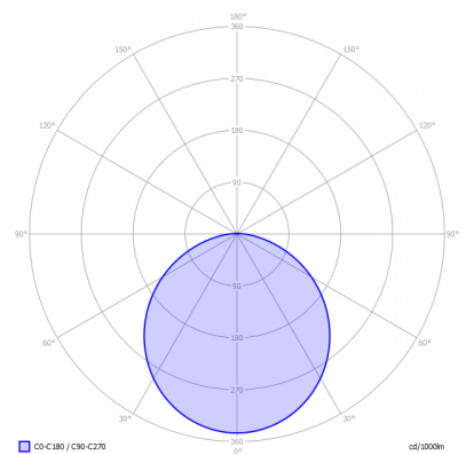

Color temperature: 2900 K
 CRI (RA): 98
 Luminous intensity: 67.80 Cd
 Light beam 0-180: 111°
 Light beam 90-270: 111°
 Net luminous flux: 196 lumen
 Luminous efficiency: 65 lumen/Watt

MATERIAL

Ring / Plate: -
 Lens: polycarbonate
 Exterior: Aluminium
 Easy Lock included: yes
 Installation hardware included: yes

AVAILABLE COLORS

■ Black

PROTECTION RATING

IP : 55

Distance		Light circle 0-180°		Light circle 90-270°		Illuminance
[m]	[ft]	[m]	[ft]	[m]	[ft]	[lux]
0.75	2.46	2.18	7.16	2.18	7.16	120.5
1.50	4.92	4.37	14.32	4.37	14.32	30.1
2.25	7.38	6.55	21.48	6.55	21.48	13.4
3.00	9.84	8.73	28.64	8.73	28.64	7.5
3.75	12.30	10.91	35.80	10.91	35.80	4.8
4.50	14.76	13.10	42.96	13.10	42.96	3.3
1.0	3.28	2.91	9.55	2.91	9.55	67.8