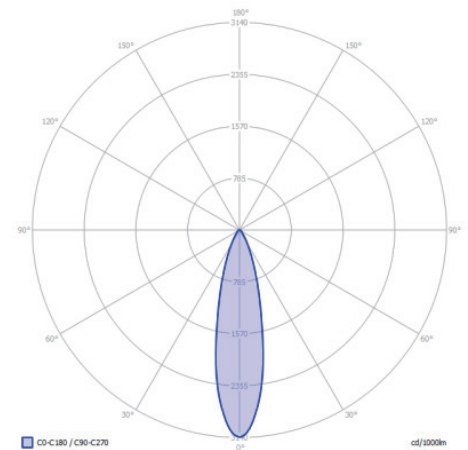

LIGHT SPECIFICATIONS

Color temperature: 3100 K
 CRI (RA): 93
 Luminous intensity: 852.00 Cd
 Light beam 0-180: 26°
 Light beam 90-270: 26°
 Net luminous flux: 272 lumen
 Luminous efficiency: 91 lumenwatt

PROTECTION RATING

IP : 68

Distance		Light circle 0-180°		Light circle 90-270°		Illuminance
[m]	[ft]	[m]	[ft]	[m]	[ft]	[lux]
2.50	8.20	1.20	3.80	1.20	3.80	136.3
5.00	16.40	2.30	7.60	2.30	7.60	34.10
7.50	24.60	3.50	11.40	3.50	11.40	15.10
10.00	32.80	4.60	15.10	4.60	15.10	8.50
12.50	41.00	5.80	18.90	5.80	18.90	5.50
15.00	49.20	6.90	22.70	6.90	22.70	3.80
0.30	1.00	0.10	0.50	0.10	0.50	9219.2