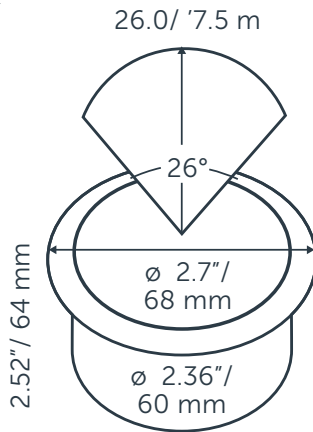

OUTDOOR LIGHTING

BIG FLUX

GENERAL

BIG FLUX
 Article number: 10103210
 Category: integrated
 Light source: LED
 Color changing: no
 Warranty: 5 years

DIMENSIONS

Length: -
 Width: -
 Height: 64 mm / 2.52"
 Diameter: 60 mm / 2.36"
 Total height: -
 Recess depth: 2.76" / 70 mm

LIGHT SPECIFICATIONS

Color temperature: 3100 K
 CRI (RA): 93
 Luminous intensity: 852.00 Cd
 Light beam 0-180: 26°
 Light beam 90-270: 26°
 Net luminous flux: 272 lumen
 Luminous efficiency: 91 lumenwatt

MATERIAL

Ring Plate:
 Lens: polycarbonate
 Exterior: polycarbonate
 Easy Lock included: yes
 Installation hardware included: yes

AVAILABLE ACCESSORIES

RING 68 Black: 10702380
 RING 68 Pearl Grey: 10702382
 RING 68 Stainless Steel: 10702381

PROTECTION RATING

IP : 68

Distance		Light circle 0-180°		Light circle 90-270°		Illuminance
[m]	[ft]	[m]	[ft]	[m]	[ft]	[lux]
2.50	8.20	1.20	3.80	1.20	3.80	136.3
5.00	16.40	2.30	7.60	2.30	7.60	34.10
7.50	24.60	3.50	11.40	3.50	11.40	15.10
10.00	32.80	4.60	15.10	4.60	15.10	8.50
12.50	41.00	5.80	18.90	5.80	18.90	5.50
15.00	49.20	6.90	22.70	6.90	22.70	3.80
0.30	1.00	0.10	0.50	0.10	0.50	9219.2