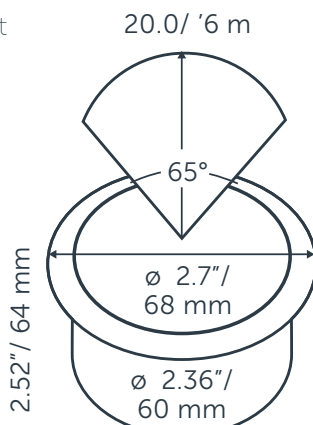

DIMENSIONS

Length: -
 Width: -
 Height: 64 mm / 2.52"
 Diameter: 60 mm / 2.36"
 Total height: -
 Recess depth: 2.76" / 70 mm

ELECTRONICS

Voltage: 12V AC
 Output: 3.00 Watt
 VA: 4.20
 Power factor: 0.71
 Light source: 1x LED High Power 3.5W
 Lifetime: 25000 hours
 Energy label: A++
 Dimmable: no
 Length of cable lead: 24" / 600 mm

LIGHT SPECIFICATIONS

Color temperature: 3100 K
 CRI (RA): 93
 Luminous intensity: 533.80 Cd
 Light beam 0-180: 18°
 Light beam 90-270: 65°
 Net luminous flux: 258 lumen
 Luminous efficiency: 86 lumenwatt

PROTECTION RATING

IP : 68

Distance		Light circle 0-180°		Light circle 90-270°		Illuminance [lux]
[m]	[ft]	[m]	[ft]	[m]	[ft]	
2.00	6.56	0.63	2.08	2.55	8.36	133.45
4.00	13.12	1.27	4.16	5.10	16.72	33.36
6.00	19.69	1.90	6.24	7.64	25.08	14.83
8.00	26.25	2.53	8.31	10.19	33.44	8.34
10.00	32.81	3.17	10.39	12.74	41.80	5.34
12.00	39.37	3.80	12.47	15.29	50.16	3.71
0.30	1.00	0.10	0.32	0.39	1.27	5776.06