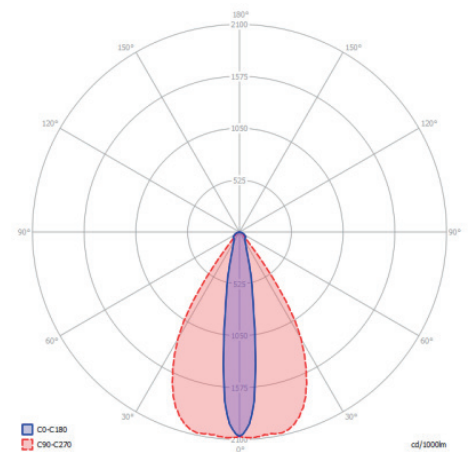

DIMENSIONS

Length: -
 Width: -
 Height: 64 mm / 2.52"
 Diameter: 60 mm / 2.36"
 Total height: -
 Recess depth: 2.76" / 70 mm

ELECTRONICS

Voltage: 12V AC
 Output: 3.00 Watt
 VA: 4.20
 Power factor: 0.71
 Light source: 1x LED High Power 3.5W
 Lifetime: 25000 hours
 Energy label: A++
 Dimmable: no
 Length of cable lead: 24" / 600 mm

LIGHT SPECIFICATIONS

Color temperature: 3100 K
 CRI (RA): 93
 Luminous intensity: 533.80 Cd
 Light beam 0-180: 18°
 Light beam 90-270: 65°
 Net luminous flux: 258 lumen
 Luminous efficiency: 86 lumenwatt

PROTECTION RATING

IP : 68

Distance		Light circle 0-180°		Light circle 90-270°		Illuminance [lux]
[m]	[ft]	[m]	[ft]	[m]	[ft]	
2.00	6.56	0.63	2.08	2.55	8.36	133.45
4.00	13.12	1.27	4.16	5.10	16.72	33.36
6.00	19.69	1.90	6.24	7.64	25.08	14.83
8.00	26.25	2.53	8.31	10.19	33.44	8.34
10.00	32.81	3.17	10.39	12.74	41.80	5.34
12.00	39.37	3.80	12.47	15.29	50.16	3.71
0.30	1.00	0.10	0.32	0.39	1.27	5776.06