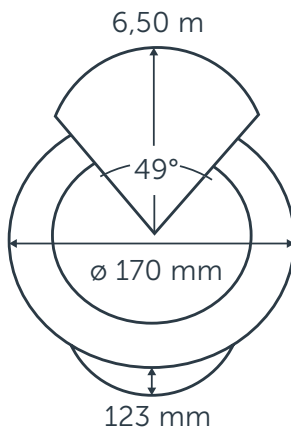

BIG NERO NEW

GENERAL

BIG NERO NEW
 Article number: 10103451
 Category: integrated
 Light source: LED
 Color changing: no
 Warranty: 5 years

DIMENSIONS

Length: -
 Width: -
 Height: 123 mm / 4.84"
 Diameter: 170 mm / 6.70"
 Total height: 140 mm / 5.51"
 Recess depth: 130 mm / 5.12"

Color temperature: 3100 K
 CRI (RA): 90
 Luminous intensity: 62740 Cd
 Light beam 0-180: 49°
 Light beam 90-270: 49°
 Net luminous flux: 488 lumen
 Luminous efficiency: 65 lumenwatt

MATERIAL

Ring Plate: aluminum
 Lens: glass
 Exterior: aluminum
 Easy Lock included: yes
 Installation hardware included: yes

AVAILABLE PRODUCT COLORS:

■ Dark

AVAILABLE ACCESSORIES

-

PROTECTION RATING

IP : 67

Distance		Light circle 0-180°		Light circle 90-270°		Illuminance [lux]
[m]	[ft]	[m]	[ft]	[m]	[ft]	
3.00	9.84	1.33	4.36	1.33	4.36	69.71
4.00	13.12	1.77	5.82	1.77	5.82	39.21
5.00	16.40	2.22	7.27	2.22	7.27	25.10
6.00	19.69	2.66	8.73	2.66	8.73	17.43
7.00	22.97	3.10	10.18	3.10	10.18	12.80
8.00	26.25	3.55	11.64	3.55	11.64	9.80
1.00	3.28	0.44	1.45	0.44	1.45	62740