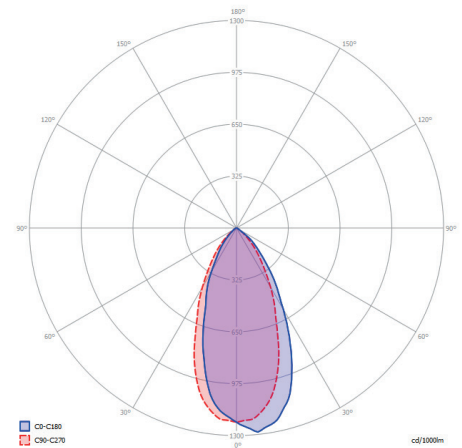

BIG NERO NEW

GENERAL

BIG NERO NEW
 Article number: 10103451
 Category: integrated
 Light source: LED
 Color changing: no
 Warranty: 5 years

DIMENSIONS

Length: -
 Width: -
 Height: 123 mm / 4.84"
 Diameter: 170 mm / 6.70"
 Total height: 140 mm / 5.51"
 Recess depth: 130 mm / 5.12"

Color temperature: 3100 K
 CRI (RA): 90
 Luminous intensity: 62740 Cd
 Light beam 0-180: 49°
 Light beam 90-270: 49°
 Net luminous flux: 488 lumen
 Luminous efficiency: 65 lumenwatt

MATERIAL

Ring Plate: aluminum
 Lens: glass
 Exterior: aluminum
 Easy Lock included: yes
 Installation hardware included: yes

AVAILABLE PRODUCT COLORS:

■ Dark

AVAILABLE ACCESSORIES

-

PROTECTION RATING

IP : 67

Distance		Light circle 0-180°		Light circle 90-270°		Illuminance [lux]
[m]	[ft]	[m]	[ft]	[m]	[ft]	
3.00	9.84	1.33	4.36	1.33	4.36	69.71
4.00	13.12	1.77	5.82	1.77	5.82	39.21
5.00	16.40	2.22	7.27	2.22	7.27	25.10
6.00	19.69	2.66	8.73	2.66	8.73	17.43
7.00	22.97	3.10	10.18	3.10	10.18	12.80
8.00	26.25	3.55	11.64	3.55	11.64	9.80
1.00	3.28	0.44	1.45	0.44	1.45	62740