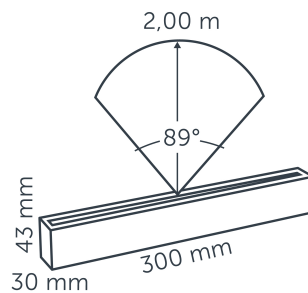

## DIMENSIONS

Length: 300 mm / 11.81"  
 Width: 30 mm / 1.18"  
 Height: 42 mm / 1.65"  
 Diameter: -  
 Total height: -  
 Recess depth: -

## LIGHT SPECIFICATIONS

Color temperature: 3000 K  
 CRI (RA): 95  
 Luminous intensity: 25,80 Cd  
 Light beam 0-180: 56°  
 Light beam 90-270: 89°  
 Net luminous flux: 39 lumen  
 Luminous efficiency: 39 lumen/Watt

## MATERIAL

Ring / Plate: -  
 Lens: polycarbonate  
 Exterior: Aluminium  
 Easy Lock included: yes  
 Installation hardware included: yes

## PROTECTION RATING

IP: 67

Distance		Light circle 0-180°		Light circle 90-270°		Illuminance
[m]	[ft]	[m]	[ft]	[m]	[ft]	[lux]
0.75	2.46	0.80	2.62	1.47	4.84	45.9
1.50	4.92	1.60	5.23	2.95	9.67	11.5
2.25	7.38	2.39	7.85	4.42	14.51	5.1
3.00	9.84	3.19	10.47	5.90	19.34	2.9
3.75	12.30	3.99	13.08	7.37	24.18	1.8
4.50	13.94	4.52	14.83	8.35	27.40	1.4
1.00	3.28	1.06	3.49	1.97	6.45	25.8