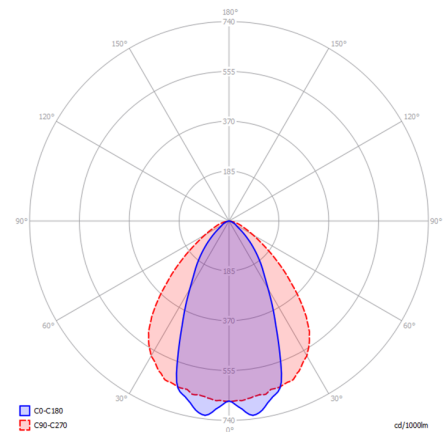

## DIMENSIONS

Length: 300 mm / 11.81"  
 Width: 30 mm / 1.18"  
 Height: 42 mm / 1.65"  
 Diameter: -  
 Total height: -  
 Recess depth: -

## LIGHT SPECIFICATIONS

Color temperature: 3000 K  
 CRI (RA): 95  
 Luminous intensity: 25,80 Cd  
 Light beam 0-180: 56°  
 Light beam 90-270: 89°  
 Net luminous flux: 39 lumen  
 Luminous efficiency: 39 lumen/Watt

## PROTECTION RATING

IP: 67

Distance		Light circle 0-180°		Light circle 90-270°		Illuminance
[m]	[ft]	[m]	[ft]	[m]	[ft]	[lux]
0.75	2.46	0.80	2.62	1.47	4.84	45.9
1.50	4.92	1.60	5.23	2.95	9.67	11.5
2.25	7.38	2.39	7.85	4.42	14.51	5.1
3.00	9.84	3.19	10.47	5.90	19.34	2.9
3.75	12.30	3.99	13.08	7.37	24.18	1.8
4.50	13.94	4.52	14.83	8.35	27.40	1.4
1.00	3.28	1.06	3.49	1.97	6.45	25.8