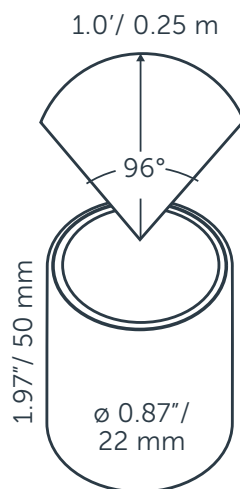

OUTDOOR LIGHTING

FUSION 22

GENERAL

FUSION 22
 Article number: 10104100
 Category: integrated
 Light source: LED
 Color changing: no
 Warranty: 5 years

DIMENSIONS

Length: -
 Width: -
 Height: 32 mm / 1.26"
 Diameter: 22 mm / 0.87"
 Total height: -
 Recess depth: 50 mm / 1.97"

ELECTRONICS

Voltage: 12V AC
 Output: 0.20 Watt
 VA: 0.20
 Power factor: 1.00
 Light source: 3x SMD-LED 0.6W
 Lifetime: 25000 hours
 Energy label: A
 Dimmable: no
 Length of cable lead: 24" / 600 mm

LIGHT SPECIFICATIONS

Color temperature: 2750 K
 CRI (RA): 93
 Luminous intensity: 0.60 Cd
 Light beam 0-180: 96°
 Light beam 90-270: 96°
 Net luminous flux: 1 lumen
 Luminous efficiency: 5 lumenwatt

MATERIAL

Ring Plate: -
 Lens: polycarbonate
 Exterior: polycarbonate
 Easy Lock included: yes
 Installation hardware included: yes

AVAILABLE PRODUCT COLORS

-

AVAILABLE ACCESSORIES

-

PROTECTION RATING

IP : 67

Distance		Light circle 0-180°		Light circle 90-270°		Illuminance
[m]	[ft]	[m]	[ft]	[m]	[ft]	[lux]
0.10	0.33	0.22	0.73	0.22	0.73	60.00
0.20	0.66	0.44	1.46	0.44	1.46	15.00
0.30	0.98	0.67	2.19	0.67	2.19	6.67
0.40	1.31	0.89	2.91	0.89	2.91	3.75
0.50	1.64	1.11	3.64	1.11	3.64	2.40
0.60	1.97	1.33	4.37	1.33	4.37	1.67
0.30	1.00	0.68	2.22	0.68	2.22	6.49