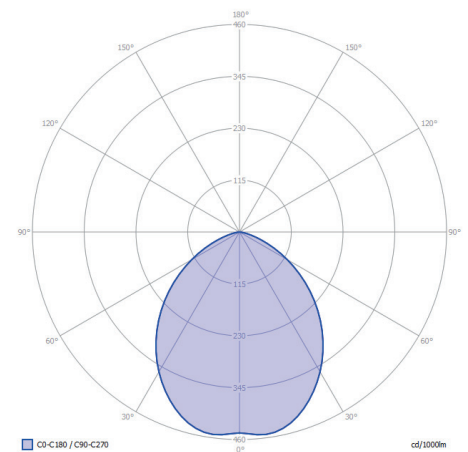

Color temperature: 2750 K
 CRI (RA): 93
 Luminous intensity: 0.60 Cd
 Light beam 0-180: 96°
 Light beam 90-270: 96°
 Net luminous flux: 1 lumen
 Luminous efficiency: 5 lumenwatt

MATERIAL

Ring Plate: -
 Lens: polycarbonate
 Exterior: polycarbonate
 Easy Lock included: yes
 Installation hardware included: yes

AVAILABLE PRODUCT COLORS

-

AVAILABLE ACCESSORIES

-

PROTECTION RATING

IP : 67

Distance		Light circle 0-180°		Light circle 90-270°		Illuminance
[m]	[ft]	[m]	[ft]	[m]	[ft]	[lux]
0.10	0.33	0.22	0.73	0.22	0.73	60.00
0.20	0.66	0.44	1.46	0.44	1.46	15.00
0.30	0.98	0.67	2.19	0.67	2.19	6.67
0.40	1.31	0.89	2.91	0.89	2.91	3.75
0.50	1.64	1.11	3.64	1.11	3.64	2.40
0.60	1.97	1.33	4.37	1.33	4.37	1.67
0.30	1.00	0.68	2.22	0.68	2.22	6.49