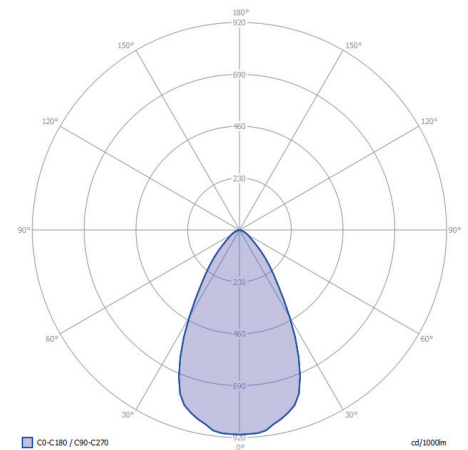

## DIMENSIONS

Length: -  
 Width: -  
 Height: 32 mm / 1.26"  
 Diameter: 22 mm / 0.87"  
 Total height: -  
 Recess depth: 50 mm / 1.97"

## LIGHT SPECIFICATIONS

Color temperature: 3100 K  
 CRI (RA): 93  
 Luminous intensity: 2.20 Cd  
 Light beam 0-180: 60°  
 Light beam 90-270: 60°  
 Net luminous flux: 2 lumen  
 Luminous efficiency: 10 lumenwatt

## PROTECTION RATING

IP : 67

Distance		Light circle 0-180°		Light circle 90-270°		Illuminance
[m]	[ft]	[m]	[ft]	[m]	[ft]	[lux]
0.10	0.33	0.12	0.38	0.12	0.38	220.00
0.20	0.66	0.23	0.76	0.23	0.76	55.00
0.30	0.98	0.35	1.14	0.35	1.14	24.44
0.40	1.31	0.46	1.52	0.46	1.52	13.75
0.50	1.64	0.58	1.89	0.58	1.89	8.80
0.60	1.97	0.69	2.27	0.69	2.27	6.11
0.30	1.00	0.35	1.15	0.35	1.15	23.81