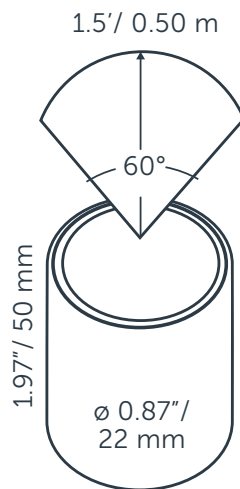

## DIMENSIONS

Length: -  
 Width: -  
 Height: 32 mm / 1.26"  
 Diameter: 22 mm / 0.87"  
 Total height: -  
 Recess depth: 50 mm / 1.97"

## LIGHT SPECIFICATIONS

Color temperature: 3100 K  
 CRI (RA): 93  
 Luminous intensity: 2.20 Cd  
 Light beam 0-180: 60°  
 Light beam 90-270: 60°  
 Net luminous flux: 2 lumen  
 Luminous efficiency: 10 lumenwatt

## MATERIAL

Ring Plate: -  
 Lens: polycarbonate  
 Exterior: polycarbonate  
 Easy Lock included: yes  
 Installation hardware included: yes

## PROTECTION RATING

IP : 67

Distance		Light circle 0-180°		Light circle 90-270°		Illuminance
[m]	[ft]	[m]	[ft]	[m]	[ft]	[lux]
0.10	0.33	0.12	0.38	0.12	0.38	220.00
0.20	0.66	0.23	0.76	0.23	0.76	55.00
0.30	0.98	0.35	1.14	0.35	1.14	24.44
0.40	1.31	0.46	1.52	0.46	1.52	13.75
0.50	1.64	0.58	1.89	0.58	1.89	8.80
0.60	1.97	0.69	2.27	0.69	2.27	6.11
0.30	1.00	0.35	1.15	0.35	1.15	23.81