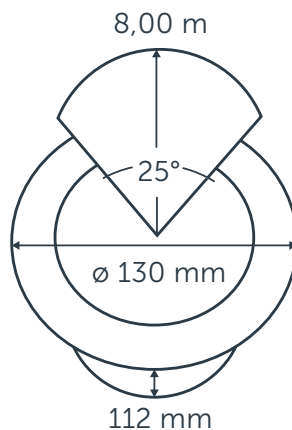

NERO NEW

GENERAL

NERO NEW
 Article number: 10103401
 Category: integrated
 Light source: LED
 Color changing: no
 Warranty: 5 year

DIMENSIONS

Length: -
 Width: -
 Height: 112 mm / 4.41"
 Diameter: 130 mm / 5.12"
 Total height: -
 Recess depth: 120 mm / 4.72"

Color temperature: 3100 K
 CRI (RA): 91
 Luminous intensity: 902.90 Cd
 Light beam 0-180: 25°
 Light beam 90-270: 25°
 Net luminous flux: 257 lumen
 Luminous efficiency: 86 lumenwatt

MATERIAL

Ring Plate: aluminum
 Lens: glass
 Exterior: polycarbonaat
 Easy Lock included: yes
 Installation hardware included: yes

AVAILABLE PRODUCT COLORS

■ Dark

AVAILABLE ACCESSORIES

-

PROTECTION RATING

IP : 67

Distance		Light circle 0-180°		Light circle 90-270°		Illuminance [lux]
[m]	[ft]	[m]	[ft]	[m]	[ft]	
5.00	16.40	2.22	7.27	2.22	7.27	36.12
6.00	19.69	2.66	8.73	2.66	8.73	25.08
7.00	22.97	3.10	10.18	3.10	10.18	18.43
8.00	26.25	3.55	11.64	3.55	11.64	14.11
9.00	29.53	3.99	13.09	3.99	13.09	11.15
10.00	32.81	4.43	14.55	4.43	14.55	9.03
1.00	3.28	0.44	1.45	0.44	1.45	902.90