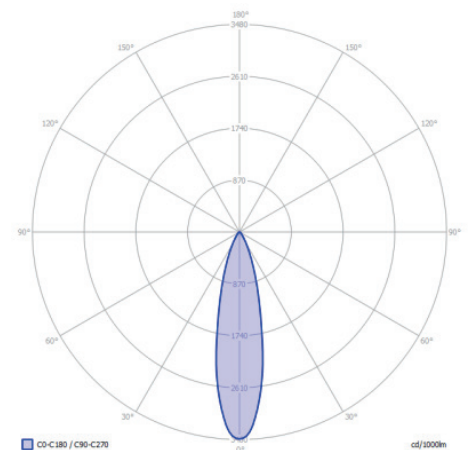

Color temperature: 3100 K
 CRI (RA): 91
 Luminous intensity: 902.90 Cd
 Light beam 0-180: 25°
 Light beam 90-270: 25°
 Net luminous flux: 257 lumen
 Luminous efficiency: 86 lumenwatt

MATERIAL

Ring Plate: aluminum
 Lens: glass
 Exterior: polycarbonaat
 Easy Lock included: yes
 Installation hardware included: yes

AVAILABLE PRODUCT COLORS

■ Dark

AVAILABLE ACCESSORIES

-

PROTECTION RATING

IP : 67

Distance		Light circle 0-180°		Light circle 90-270°		Illuminance [lux]
[m]	[ft]	[m]	[ft]	[m]	[ft]	
5.00	16.40	2.22	7.27	2.22	7.27	36.12
6.00	19.69	2.66	8.73	2.66	8.73	25.08
7.00	22.97	3.10	10.18	3.10	10.18	18.43
8.00	26.25	3.55	11.64	3.55	11.64	14.11
9.00	29.53	3.99	13.09	3.99	13.09	11.15
10.00	32.81	4.43	14.55	4.43	14.55	9.03
1.00	3.28	0.44	1.45	0.44	1.45	902.90