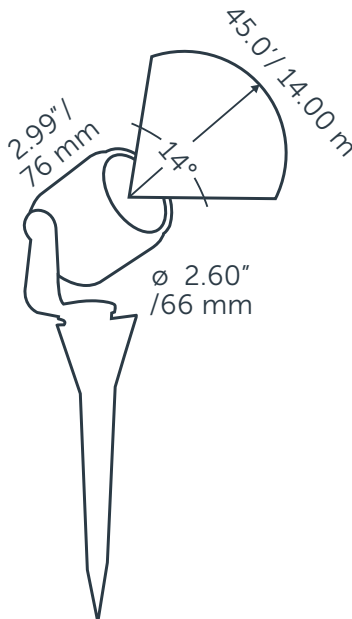

### DIMENSIONS

Length: -  
 Width: -  
 Height: 76 mm / 2.99"  
 Diameter: 66 mm / 2.60"  
 Total height: -  
 Recess depth: -

### LIGHT SPECIFICATIONS

Color temperature: 3100 K  
 CRI (RA): 92  
 Luminous intensity: 2.956,90 Cd  
 Light beam 0-180: 14°  
 Light beam 90-270: 14°  
 Net luminous flux: 444 lumen  
 Luminous efficiency: 89 lumenwatt

### PROTECTION RATING

IP : 67

Distance		Light circle 0-180°		Light circle 90-270°		Illuminance
[m]	[ft]	[m]	[ft]	[m]	[ft]	[lux]
7.50	24.61	1.84	6.04	1.84	6.04	52.57
10.00	32.81	2.46	8.06	2.46	8.06	29.57
12.50	41.01	3.07	10.07	3.07	10.07	18.92
15.00	49.21	3.68	12.09	3.68	12.09	13.14
17.50	57.41	4.30	14.10	4.30	14.10	9.66
20.00	65.62	4.91	16.11	4.91	16.11	7.39
0.30	1.00	0.07	0.24	0.07	0.24	31995.54