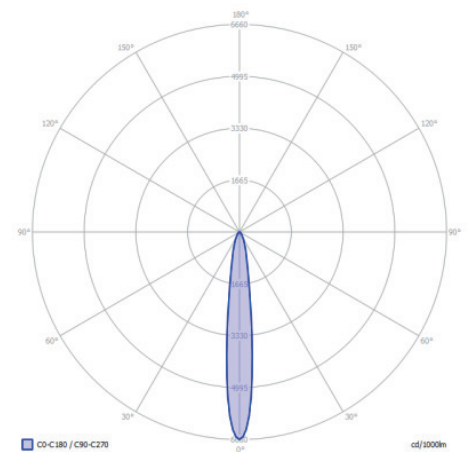

### DIMENSIONS

Length: -  
 Width: -  
 Height: 76 mm / 2.99"  
 Diameter: 66 mm / 2.60"  
 Total height: -  
 Recess depth: -

### LIGHT SPECIFICATIONS

Color temperature: 3100 K  
 CRI (RA): 92  
 Luminous intensity: 2.956,90 Cd  
 Light beam 0-180: 14°  
 Light beam 90-270: 14°  
 Net luminous flux: 444 lumen  
 Luminous efficiency: 89 lumenwatt

### PROTECTION RATING

IP : 67

Distance		Light circle 0-180°		Light circle 90-270°		Illuminance
[m]	[ft]	[m]	[ft]	[m]	[ft]	[lux]
7.50	24.61	1.84	6.04	1.84	6.04	52.57
10.00	32.81	2.46	8.06	2.46	8.06	29.57
12.50	41.01	3.07	10.07	3.07	10.07	18.92
15.00	49.21	3.68	12.09	3.68	12.09	13.14
17.50	57.41	4.30	14.10	4.30	14.10	9.66
20.00	65.62	4.91	16.11	4.91	16.11	7.39
0.30	1.00	0.07	0.24	0.07	0.24	31995.54