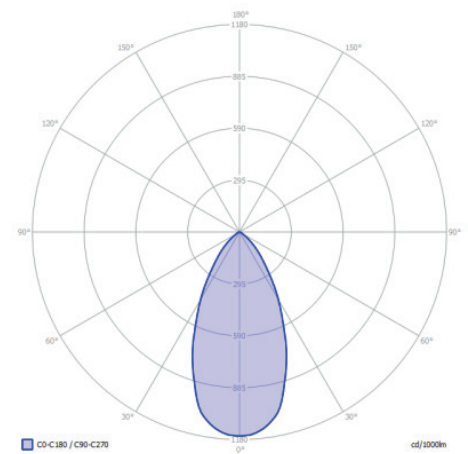

## DIMENSIONS

Length: -  
 Width: -  
 Height: 76 mm / 2.99"  
 Diameter: 66 mm / 2.60"  
 Total height: -  
 Recess depth: -

## LIGHT SPECIFICATIONS

Color temperature: 3100 K  
 CRI (RA): 91  
 Luminous intensity: 489.80 Cd  
 Light beam 0-180: 51°  
 Light beam 90-270: 51°  
 Net luminous flux: 422 lumen  
 Luminous efficiency: 84 lumenwatt

## PROTECTION RATING

IP : 67

Distance		Light circle 0-180°		Light circle 90-270°		Illuminance
[m]	[ft]	[m]	[ft]	[m]	[ft]	[lux]
1.50	4.92	1.43	4.69	1.43	4.69	217.69
3.00	9.84	2.86	9.39	2.86	9.39	54.42
4.50	14.76	4.29	14.08	4.29	14.08	24.19
6.00	19.69	5.72	18.78	5.72	18.78	13.61
7.50	24.61	7.15	23.47	7.15	23.47	8.71
9.00	29.53	8.59	28.17	8.59	28.17	6.05
0.30	1.00	0.29	0.95	0.29	0.95	5299.95