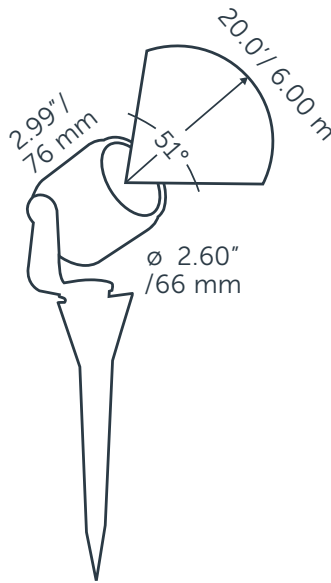

## DIMENSIONS

Length: -  
 Width: -  
 Height: 76 mm / 2.99"  
 Diameter: 66 mm / 2.60"  
 Total height: -  
 Recess depth: -

## LIGHT SPECIFICATIONS

Color temperature: 3100 K  
 CRI (RA): 91  
 Luminous intensity: 489.80 Cd  
 Light beam 0-180: 51°  
 Light beam 90-270: 51°  
 Net luminous flux: 422 lumen  
 Luminous efficiency: 84 lumenwatt

## PROTECTION RATING

IP : 67

Distance		Light circle 0-180°		Light circle 90-270°		Illuminance
[m]	[ft]	[m]	[ft]	[m]	[ft]	[lux]
1.50	4.92	1.43	4.69	1.43	4.69	217.69
3.00	9.84	2.86	9.39	2.86	9.39	54.42
4.50	14.76	4.29	14.08	4.29	14.08	24.19
6.00	19.69	5.72	18.78	5.72	18.78	13.61
7.50	24.61	7.15	23.47	7.15	23.47	8.71
9.00	29.53	8.59	28.17	8.59	28.17	6.05
0.30	1.00	0.29	0.95	0.29	0.95	5299.95