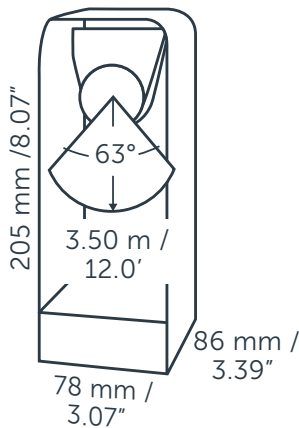

ACE

GENERAL

ACE
 Article number: 10202300
 Category: solitary
 Light source: LED
 Color changing: no
 Warranty: 5 years

DIMENSIONS

Length: 86 mm / 3.39"
 Width: 78 mm / 3.07"
 Height: 205 mm / 8.07"
 Diameter: -
 Total height: -
 Recess depth: -

ELECTRONICS

Voltage: 12V AC
 Output: 3.00 Watt
 VA: 5.30
 Power factor: 0.57
 Light source: 1x LED High Power 3.5W
 Lifetime: 25000 hours
 Energy label: A+
 Dimmable: no
 Length of cable lead: 600 mm / 24"

LIGHT SPECIFICATIONS

Color temperature: 3000 K
 CRI (RA): 91
 Luminous intensity: 196.00 Cd
 Light beam 0-180: 63°
 Light beam 90-270: 63°
 Net luminous flux: 173 lumen
 Luminous efficiency: 58 lumenwatt

AVAILABLE ACCESSORIES

LENS CLEAR, LENS DIFFUSE

PROTECTION RATING

IP : 55

Distance		Light circle 0-180°		Light circle 90-270°		Illuminance
[m]	[ft]	[m]	[ft]	[m]	[ft]	[lux]
1.0	3.3	1.2	4.0	1.2	4.0	196.0
2.0	6.6	2.5	8.0	2.5	8.0	49.0
3.0	9.8	3.7	12.1	3.7	12.1	21.8
4.0	13.1	4.9	16.1	4.9	16.1	12.3
5.0	16.4	6.1	20.1	6.1	20.1	7.8
6.0	19.7	7.4	24.1	7.4	24.1	5.4
1.0	3.3	1.2	4.0	1.2	4.0	196.0