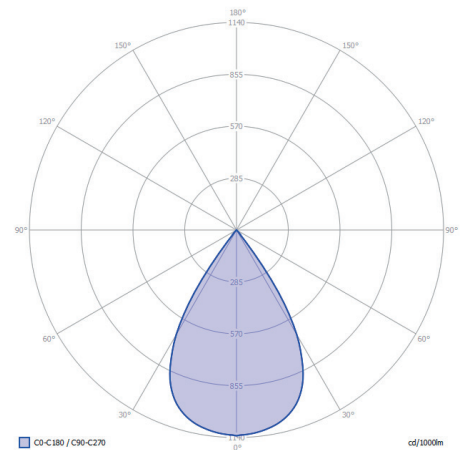

LIGHT SPECIFICATIONS

Color temperature: 3000 K
 CRI (RA): 91
 Luminous intensity: 196.00 Cd
 Light beam 0-180: 63°
 Light beam 90-270: 63°
 Net luminous flux: 173 lumen
 Luminous efficiency: 58 lumenwatt

AVAILABLE ACCESSORIES

LENS CLEAR, LENS DIFFUSE

PROTECTION RATING

IP : 55

Distance		Light circle 0-180°		Light circle 90-270°		Illuminance
[m]	[ft]	[m]	[ft]	[m]	[ft]	[lux]
1.0	3.3	1.2	4.0	1.2	4.0	196.0
2.0	6.6	2.5	8.0	2.5	8.0	49.0
3.0	9.8	3.7	12.1	3.7	12.1	21.8
4.0	13.1	4.9	16.1	4.9	16.1	12.3
5.0	16.4	6.1	20.1	6.1	20.1	7.8
6.0	19.7	7.4	24.1	7.4	24.1	5.4
1.0	3.3	1.2	4.0	1.2	4.0	196.0