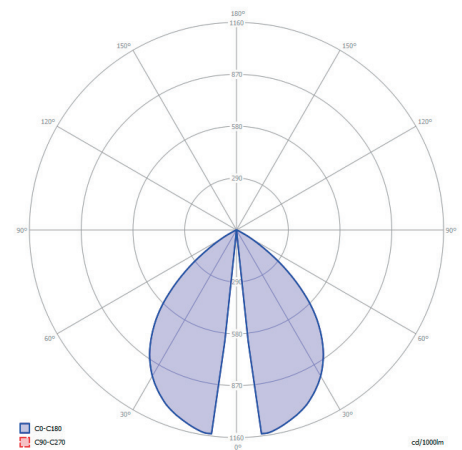

## DIMENSIONS

Length: 86 mm / 3.39"  
 Width: 78 mm / 3.07"  
 Height: 490 mm / 19.29"  
 Diameter: -  
 Total height: -  
 Recess depth: -

## LIGHT SPECIFICATIONS

Color temperature: 3000 K  
 CRI (RA): 94  
 Luminous intensity: 110.00 Cd  
 Light beam 0-180: 90°  
 Light beam 90-270: 90°  
 Net luminous flux: 85 lumen  
 Luminous efficiency: 28 lumenwatt

## PROTECTION RATING

IP : 55

Distance		Light circle 0-180°		Light circle 90-270°		Illuminance
[m]	[ft]	[m]	[ft]	[m]	[ft]	[lux]
1.0	3.3	2.0	6.6	2.0	6.6	110.0
1.5	4.9	3.0	9.8	3.0	9.8	48.9
2.0	6.6	4.0	13.1	4.0	13.1	27.5
2.5	8.2	5.0	16.4	5.0	16.4	17.6
3.0	9.8	6.0	19.7	6.0	19.7	12.2
3.5	11.5	7.0	23.0	7.0	23.0	9.0
1.0	3.3	2.0	6.6	2.0	6.6	110.0