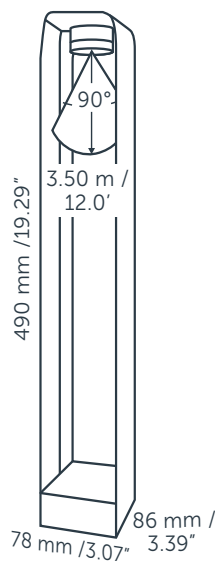

## DIMENSIONS

Length: 86 mm / 3.39"  
 Width: 78 mm / 3.07"  
 Height: 490 mm / 19.29"  
 Diameter: -  
 Total height: -  
 Recess depth: -

## LIGHT SPECIFICATIONS

Color temperature: 3000 K  
 CRI (RA): 94  
 Luminous intensity: 110.00 Cd  
 Light beam 0-180: 90°  
 Light beam 90-270: 90°  
 Net luminous flux: 85 lumen  
 Luminous efficiency: 28 lumenwatt

## MATERIAL

Ring Plate: -  
 Lens: polycarbonate  
 Exterior: aluminum  
 Easy Lock included: Yes  
 Installation hardware included: Yes

## PROTECTION RATING

IP : 55

Distance		Light circle 0-180°		Light circle 90-270°		Illuminance
[m]	[ft]	[m]	[ft]	[m]	[ft]	[lux]
1.0	3.3	2.0	6.6	2.0	6.6	110.0
1.5	4.9	3.0	9.8	3.0	9.8	48.9
2.0	6.6	4.0	13.1	4.0	13.1	27.5
2.5	8.2	5.0	16.4	5.0	16.4	17.6
3.0	9.8	6.0	19.7	6.0	19.7	12.2
3.5	11.5	7.0	23.0	7.0	23.0	9.0
1.0	3.3	2.0	6.6	2.0	6.6	110.0