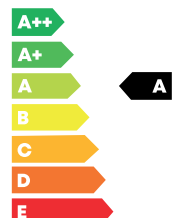

OUTDOOR LIGHTING

ACE HIGH

GENERAL

ACE HIGH
Article number: 10201785
Category: solitary
Light source: LED
Color changing: No
Warranty: 5 years

DIMENSIONS

Length: 86 mm / 3.39"
Width: 78 mm / 3.07"
Height: 490 mm / 19.29"
Diameter: -
Total height: -
Recess depth: -

ELECTRONICS

Voltage: 12V AC
Output: 3.00 Watt
VA: 5.30
Power factor: 0.57
Light source: 1x LED High Power 3.5W
Lifetime: 25000 hours
Energy label: A
Dimmable: no
Length of cable lead: 600 mm / 24"

LIGHT SPECIFICATIONS

Color temperature: 3000 K
CRI (RA): 94
Luminous intensity: 110.00 Cd
Light beam 0-180: 90°
Light beam 90-270: 90°
Net luminous flux: 85 lumen
Luminous efficiency: 28 lumenwatt

MATERIAL

Ring Plate: -
Lens: polycarbonate
Exterior: aluminum
Easy Lock included: Yes
Installation hardware included: Yes

AVAILABLE PRODUCT COLORS

- Corten: 10201800
- Dark: 10201790
- Rose silver: 10201785
- White: 10201795
- Flat Grey: 10201810

AVAILABLE ACCESSORIES

LENS CLEAR, LENS DIFFUSE

PROTECTION RATING

IP : 55

Distance		Light circle 0-180°		Light circle 90-270°		Illuminance
[m]	[ft]	[m]	[ft]	[m]	[ft]	[lux]
1.0	3.3	2.0	6.6	2.0	6.6	110.0
1.5	4.9	3.0	9.8	3.0	9.8	48.9
2.0	6.6	4.0	13.1	4.0	13.1	27.5
2.5	8.2	5.0	16.4	5.0	16.4	17.6
3.0	9.8	6.0	19.7	6.0	19.7	12.2
3.5	11.5	7.0	23.0	7.0	23.0	9.0
1.0	3.3	2.0	6.6	2.0	6.6	110.0

in-lite®

12 volt