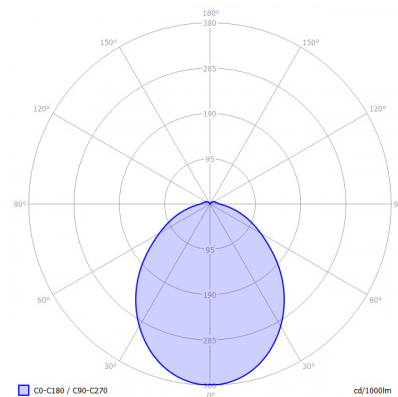

## DIMENSIONS

Length -  
Width -  
Height 345 mm / 13.5"  
Diameter 150 mm / 5.9"  
Total height -  
Recess depth -

## LIGHT SPECIFICATIONS

Color temperature 2900 K  
CRI (RA) 96  
Luminous intensity 40.7 Cd  
Light beam 0-180 97°  
Light beam 90-270 97°  
Net luminous flux 110 lumen  
Luminous efficiency 62 lumenwatt

## PROTECTION RATING

IP : 55

in-lite®

ILLUMINANCE - CONE OF LIGHT		
CENTER BEAM (FC)	BEAM DIAMETER (FT)	DISTANCE (FT)
16	3.62	1.6
8	5.19	2.3
5	6.78	3.0
3	8.36	3.7
2	9.95	4.4
2	11.53	5.1

Beam angle (0-180°) (90-270°): 97°  
edge illuminance is 1/2 of Centre beam