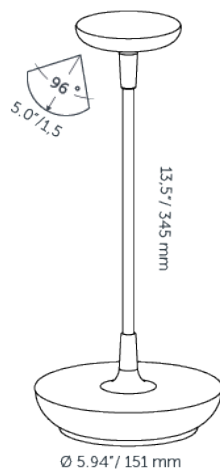

## DIMENSIONS

Length -  
Width -  
Height 345 mm / 13.5"  
Diameter 150 mm / 5.9"  
Total height -  
Recess depth -

## LIGHT SPECIFICATIONS

Color temperature 2900 K  
CRI (RA) 96  
Luminous intensity 40.7 Cd  
Light beam 0-180 97°  
Light beam 90-270 97°  
Net luminous flux 110 lumen  
Luminous efficiency 62 lumenwatt

## MATERIAL

Color black  
Lens polycarbonate  
Exterior polycarbonate

## PROTECTION RATING

IP : 55

in-lite®

ILLUMINANCE - CONE OF LIGHT		
CENTER BEAM (FC)	BEAM DIAMETER (FT)	DISTANCE (FT)
16	3.62	1.6
8	5.19	2.3
5	6.78	3.0
3	8.36	3.7
2	9.95	4.4
2	11.53	5.1

Beam angle (0-180°) (90-270°): 97°  
edge illuminance is 1/2 of Centre beam