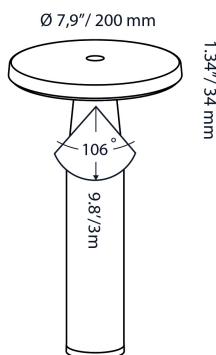

## DIMENSIONS

Length: -  
 Width: -  
 Height:  
 322 mm / 12.68" (TUBE)  
 34 mm / 1.34" (HEAD)  
 Diameter:  
 66 mm / 2.60" (TUBE)  
 200 mm / 7.87" (HEAD)  
 Total height: 350 mm / 13.78" Recess  
 depth: -

## LIGHT SPECIFICATIONS

Color temperature: 2900 K  
 CRI (RA): 98  
 Luminous intensity: 76.70 Cd  
 Light beam 0-180: 106°  
 Light beam 90-270: 106°  
 Net luminous flux: 211 lumen  
 Luminous efficiency: 70 lumen/Watt

## MATERIAL

Ring / Plate: -  
 Lens: polycarbonate  
 Exterior: Aluminium  
 Easy Lock included: yes  
 Installation hardware included: yes

## PROTECTION RATING

IP : 55

Distance		Light circle 0-180°		Light circle 90-270°		Illuminance
[m]	[ft]	[m]	[ft]	[m]	[ft]	[lux]
0.75	2.46	1.99	6.53	1.99	6.53	136.4
1.50	4.92	3.98	13.06	3.98	13.06	34.1
2.25	7.38	5.97	19.59	5.97	19.59	15.2
3.00	9.84	7.96	26.12	7.96	26.12	8.5
3.75	12.30	9.95	32.65	9.95	32.65	5.5
4.50	14.76	11.94	39.18	11.94	39.18	3.8
1.0	3.28	2.65	8.71	2.65	8.71	76.7