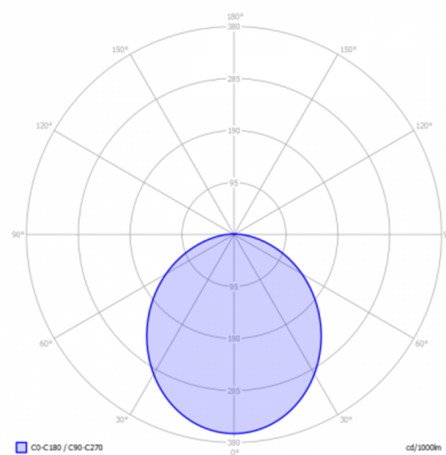

## DIMENSIONS

Length: -  
 Width: -  
 Height:  
 322 mm / 12.68" (TUBE)  
 34 mm / 1.34" (HEAD)  
 Diameter:  
 66 mm / 2.60" (TUBE)  
 200 mm / 7.87" (HEAD)  
 Total height: 350 mm / 13.78" Recess  
 depth: -

## LIGHT SPECIFICATIONS

Color temperature: 2900 K  
 CRI (RA): 98  
 Luminous intensity: 76.70 Cd  
 Light beam 0-180: 106°  
 Light beam 90-270: 106°  
 Net luminous flux: 211 lumen  
 Luminous efficiency: 70 lumen/Watt

## PROTECTION RATING

IP : 55

Distance		Light circle 0-180°		Light circle 90-270°		Illuminance
[m]	[ft]	[m]	[ft]	[m]	[ft]	[lux]
0.75	2.46	1.99	6.53	1.99	6.53	136.4
1.50	4.92	3.98	13.06	3.98	13.06	34.1
2.25	7.38	5.97	19.59	5.97	19.59	15.2
3.00	9.84	7.96	26.12	7.96	26.12	8.5
3.75	12.30	9.95	32.65	9.95	32.65	5.5
4.50	14.76	11.94	39.18	11.94	39.18	3.8
1.0	3.28	2.65	8.71	2.65	8.71	76.7