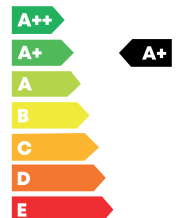

DISC

GENERAL

DISC
Article number:
10202600 (HEAD)
10202620 (TUBE)
Category: Bollard
Light source: LED
Warranty: 5 years

DIMENSIONS

Length: -
Width: -
Height:
572 mm / 22.52" (TUBE)
34 mm / 1.34" (HEAD)
Diameter:
66 mm / 2.60" (TUBE)
200 mm / 7.87" (HEAD)
Total height: 600 mm / 23.62" Recess
depth: -

ELECTRONICS

Voltage: 12V AC
Output: 3.0 Watt
VA: 4.90
Power factor: 0.59
Light source: 48x SMD 0.06W
Lifetime: 25.000 hours
Energy label: A+
Dimmable: no
Length of cable lead: 730 mm / 28.74"

LIGHT SPECIFICATIONS

Color temperature: 2900 K
CRI (RA): 98
Luminous intensity: 76.70 Cd
Light beam 0-180: 106°
Light beam 90-270: 106°
Net luminous flux: 211 lumen
Luminous efficiency: 70 lumen/Watt

MATERIAL

Ring / Plate: -
Lens: polycarbonate
Exterior: Aluminium
Easy Lock included: yes
Installation hardware included: yes

AVAILABLE COLORS

■ Black

PROTECTION RATING

IP : 55

Distance		Light circle 0-180°		Light circle 90-270°		Illuminance
[m]	[ft]	[m]	[ft]	[m]	[ft]	[lux]
0.75	2.46	1.99	6.53	1.99	6.53	136.4
1.50	4.92	3.98	13.06	3.98	13.06	34.1
2.25	7.38	5.97	19.59	5.97	19.59	15.2
3.00	9.84	7.96	26.12	7.96	26.12	8.5
3.75	12.30	9.95	32.65	9.95	32.65	5.5
4.50	14.76	11.94	39.18	11.94	39.18	3.8
1.0	3.28	2.65	8.71	2.65	8.71	76.7

in-lite®

12 volt