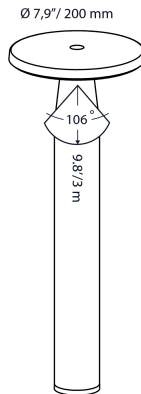

## DIMENSIONS

Length: -  
 Width: -  
 Height:  
 572 mm / 22.52" (TUBE)  
 34 mm / 1.34" (HEAD)  
 Diameter:  
 66 mm / 2.60" (TUBE)  
 200 mm / 7.87" (HEAD)  
 Total height: 600 mm / 23.62" Recess  
 depth: -

## LIGHT SPECIFICATIONS

Color temperature: 2900 K  
 CRI (RA): 98  
 Luminous intensity: 76.70 Cd  
 Light beam 0-180: 106°  
 Light beam 90-270: 106°  
 Net luminous flux: 211 lumen  
 Luminous efficiency: 70 lumen/Watt

## MATERIAL

Ring / Plate: -  
 Lens: polycarbonate  
 Exterior: Aluminium  
 Easy Lock included: yes  
 Installation hardware included: yes

## PROTECTION RATING

IP : 55

Distance		Light circle 0-180°		Light circle 90-270°		Illuminance
[m]	[ft]	[m]	[ft]	[m]	[ft]	[lux]
0.75	2.46	1.99	6.53	1.99	6.53	136.4
1.50	4.92	3.98	13.06	3.98	13.06	34.1
2.25	7.38	5.97	19.59	5.97	19.59	15.2
3.00	9.84	7.96	26.12	7.96	26.12	8.5
3.75	12.30	9.95	32.65	9.95	32.65	5.5
4.50	14.76	11.94	39.18	11.94	39.18	3.8
1.0	3.28	2.65	8.71	2.65	8.71	76.7