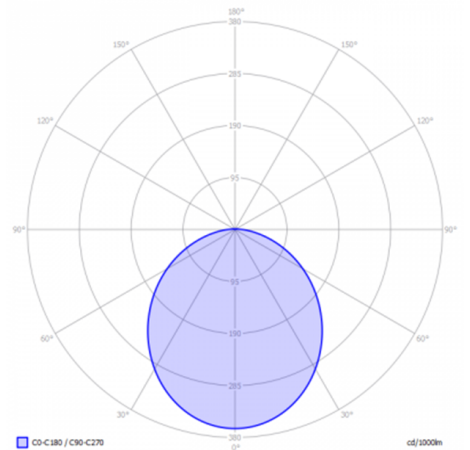

## DIMENSIONS

Length: -  
 Width: -  
 Height:  
 572 mm / 22.52" (TUBE)  
 34 mm / 1.34" (HEAD)  
 Diameter:  
 66 mm / 2.60" (TUBE)  
 200 mm / 7.87" (HEAD)  
 Total height: 600 mm / 23.62" Recess  
 depth: -

## LIGHT SPECIFICATIONS

Color temperature: 2900 K  
 CRI (RA): 98  
 Luminous intensity: 76.70 Cd  
 Light beam 0-180: 106°  
 Light beam 90-270: 106°  
 Net luminous flux: 211 lumen  
 Luminous efficiency: 70 lumen/Watt

## PROTECTION RATING

IP : 55

Distance		Light circle 0-180°		Light circle 90-270°		Illuminance
[m]	[ft]	[m]	[ft]	[m]	[ft]	[lux]
0.75	2.46	1.99	6.53	1.99	6.53	136.4
1.50	4.92	3.98	13.06	3.98	13.06	34.1
2.25	7.38	5.97	19.59	5.97	19.59	15.2
3.00	9.84	7.96	26.12	7.96	26.12	8.5
3.75	12.30	9.95	32.65	9.95	32.65	5.5
4.50	14.76	11.94	39.18	11.94	39.18	3.8
1.0	3.28	2.65	8.71	2.65	8.71	76.7