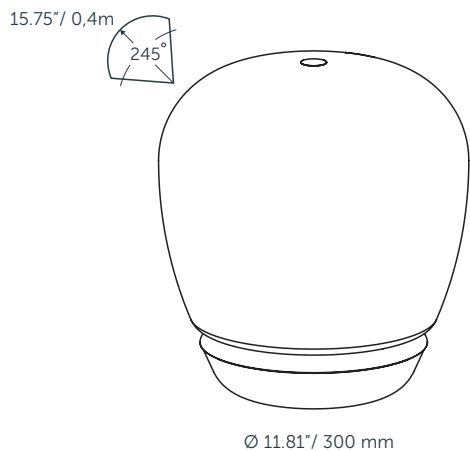

## DIMENSIONS

Length \_\_\_\_\_ -  
Width \_\_\_\_\_ -  
Height \_\_\_\_\_ 330 mm / 11.8"  
Diameter \_\_\_\_\_ 300 mm / 13.3"  
Total height \_\_\_\_\_ -  
Recess depth \_\_\_\_\_ -

## LIGHT SPECIFICATIONS

Color temperature \_\_\_\_\_ 2750 K  
CRI (RA) \_\_\_\_\_ 91  
Luminous intensity \_\_\_\_\_ 1.6 Cd  
Light beam 0-180 \_\_\_\_\_ 245°  
Light beam 90-270 \_\_\_\_\_ 245°  
Net luminous flux \_\_\_\_\_ 50 lumen  
Luminous efficiency \_\_\_\_\_ 12 lumenwatt

## PROTECTION RATING

IP : 55

ILLUMINANCE - CONE OF LIGHT		
CENTER BEAM (FC)	BEAM DIAMETER (FT)	DISTANCE (FT)
18	68.75	0.3
4	148.97	0.7
2	229.18	1.0
1	309.39	1.4
1	389.60	1.7
0	469.81	2.1

Beam angle (0-180°) (90-270°): 245°  
edge illuminance is 1/2 of Centre beam