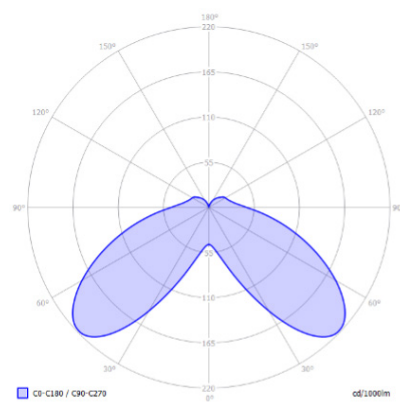

## DIMENSIONS

Length \_\_\_\_\_ -  
Width \_\_\_\_\_ -  
Height \_\_\_\_\_ 330 mm / 11.8"  
Diameter \_\_\_\_\_ 300 mm / 13.3"  
Total height \_\_\_\_\_ -  
Recess depth \_\_\_\_\_ -

## LIGHT SPECIFICATIONS

Color temperature \_\_\_\_\_ 2750 K  
CRI (RA) \_\_\_\_\_ 91  
Luminous intensity \_\_\_\_\_ 1.6 Cd  
Light beam 0-180 \_\_\_\_\_ 245°  
Light beam 90-270 \_\_\_\_\_ 245°  
Net luminous flux \_\_\_\_\_ 50 lumen  
Luminous efficiency \_\_\_\_\_ 12 lumenwatt

## MATERIAL

Color \_\_\_\_\_ Black  
Lens \_\_\_\_\_ -  
Exterior \_\_\_\_\_ -

## PROTECTION RATING

IP : 55

ILLUMINANCE - CONE OF LIGHT		
CENTER BEAM (FC)	BEAM DIAMETER (FT)	DISTANCE (FT)
18	68.75	0.3
4	148.97	0.7
2	229.18	1.0
1	309.39	1.4
1	389.60	1.7
0	469.81	2.1

Beam angle (0-180°) (90-270°): 245°  
edge illuminance is 1/2 of Centre beam