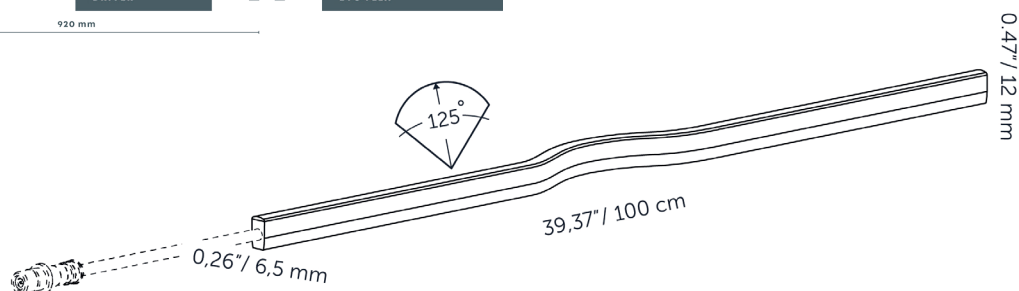

ELECTRONICS

Voltage _____ 12V AC
Output _____ 2.50 Watt
VA _____ 4,50
Power factor _____ 0.60
Light source _____ RGB
Lifetime _____ 25000 hours
Energy label _____ G
Dimmable _____ yes

Length of cable lead:
Complete length DRIVER incl. cable _____ 920 mm
From DRIVER to EASY-LOCK _____ 720 mm
From DRIVER to MINI CONNECTOR _____ 110 mm
From EVO FLEX to MINI CONNECTOR _____ 110 mm