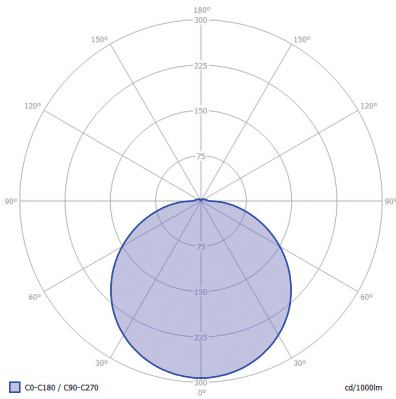

## LIGHT SPECIFICATIONS

Color temperature \_\_\_\_\_ 3100 K  
CRI (RA) \_\_\_\_\_ -  
Luminous intensity \_\_\_\_\_ 12.20 Cd  
Light beam 0-180 \_\_\_\_\_ 125°  
Light beam 90-270 \_\_\_\_\_ 125°  
Net luminous flux \_\_\_\_\_ 50 lumen  
Luminous efficiency \_\_\_\_\_ 20 lumenwatt

## PROTECTION RATING

IP : 68

in-lite®

ILLUMINANCE - CONE OF LIGHT		
CENTER BEAM (FC)	BEAM DIAMETER (FT)	DISTANCE (FT)
5	5,76	1,5
2	9,60	2,5
1	13,45	3,5
1	17,29	4,5
0	21,13	5,5
0	24,97	6,5

Beam angle (0-180°) (90-270°): 125°  
edge illuminance is 1/2 of Centre beam