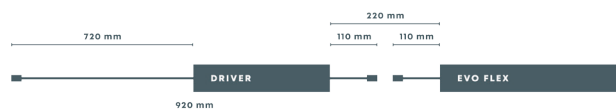

ELECTRONICS

Voltage _____ 12V AC
Output _____ 2.50 Watt
VA _____ 4,50
Power factor _____ 0.60
Light source _____ RGB
Lifetime _____ 25000 hours
Energy label _____ G
Dimmable _____ yes

Length of cable lead:
Complete length DRIVER incl. cable _____ 920 mm
From DRIVER to EASY-LOCK _____ 720 mm
From DRIVER to MINI CONNECTOR _____ 110 mm
From EVO FLEX to MINI CONNECTOR _____ 110 mm