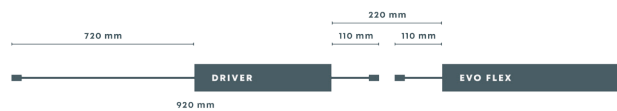

ELECTRONICS

Voltage _____ 12V AC
Output _____ 4.50 Watt
VA _____ 7.50
Power factor _____ 0.60
Light source _____ RGB
Lifetime _____ 25000 hours
Energy label _____ G
Dimmable _____ yes

Length of cable lead:
Complete length DRIVER incl. cable _____ 920 mm
From DRIVER to EASY-LOCK _____ 720 mm
From DRIVER to MINI CONNECTOR _____ 110 mm
From EVO FLEX to MINI CONNECTOR _____ 110 mm