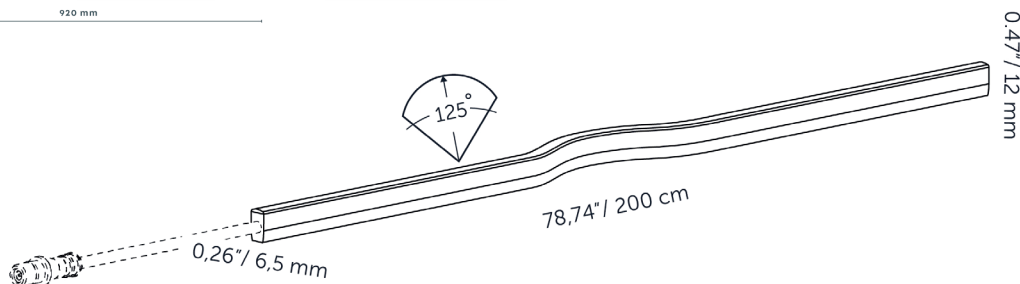

ELECTRONICS

Voltage _____ 12V AC
Output _____ 4.50 Watt
VA _____ 7.50
Power factor _____ 0.60
Light source _____ RGB
Lifetime _____ 25000 hours
Energy label _____ G
Dimmable _____ yes

Length of cable lead:
Complete length DRIVER incl. cable _____ 920 mm
From DRIVER to EASY-LOCK _____ 720 mm
From DRIVER to MINI CONNECTOR _____ 110 mm
From EVO FLEX to MINI CONNECTOR _____ 110 mm