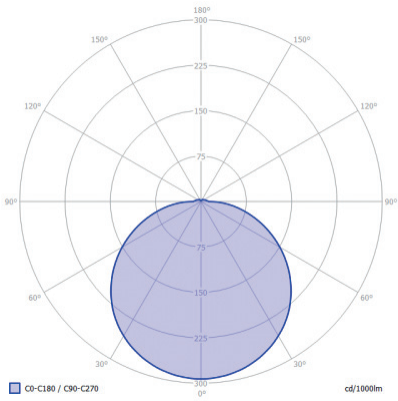

## LIGHT SPECIFICATIONS

Color temperature \_\_\_\_\_ 3100 K  
CRI (RA) \_\_\_\_\_ -  
Luminous intensity \_\_\_\_\_ 24.40 Cd  
Light beam 0-180 \_\_\_\_\_ 125°  
Light beam 90-270 \_\_\_\_\_ 125°  
Net luminous flux \_\_\_\_\_ 83 lumen  
Luminous efficiency \_\_\_\_\_ 18 lumenwatt

## PROTECTION RATING

IP : 68

in-lite®

ILLUMINANCE - CONE OF LIGHT		
CENTER BEAM (FC)	BEAM DIAMETER (FT)	DISTANCE (FT)
11	5,76	1,5
4	9,60	2,5
2	13,45	3,5
1	17,29	4,5
1	21,13	5,5
1	24,97	6,5

Beam angle (0-180°) (90-270°): 125°  
edge illuminance is 1/2 of Centre beam