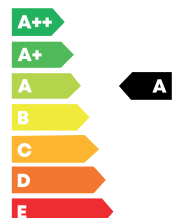

DISC PENDANT

100-230V

GENERAL

DISC PENDANT 100-230V
Article number: 10202670
Category: Pendant light
Light source: LED
Warranty: 5 years

DIMENSIONS

Length: -
Width: -
Height: 36 mm / 1.42"
Diameter: 200 mm / 7.87"
Total height: -
Recess depth: -

ELECTRONICS

Voltage: 100-230 V
Output: 4.50 Watt
VA: 11.80
Power factor: 0.40
Light source: 48x SMD 0.06W
Lifetime: 25.000 hours
Energy label: A
Dimmable: yes
Length of cable lead: 220 cm / 86.61"

LIGHT SPECIFICATIONS

Color temperature: 2900 K
CRI (RA): 98
Luminous intensity: 73.90 Cd
Light beam 0-180: 112°
Light beam 90-270: 112°
Net luminous flux: 216 lumen
Luminous efficiency: 48 lumen/Watt

MATERIAL

Ring / Plate: -
Lens: polycarbonate
Exterior: Aluminium
Easy Lock included: yes
Installation hardware included: yes

AVAILABLE COLORS

■ Black

AVAILABLE ACCESSORY

DISC BASE TRIPLE

PROTECTION RATING

IP : 55

Distance		Light circle 0-180°		Light circle 90-270°		Illuminance
[m]	[ft]	[m]	[ft]	[m]	[ft]	[lux]
0.75	2.46	2.22	7.30	2.22	7.30	131.4
1.50	4.92	4.45	14.59	4.45	14.59	32.8
2.25	7.38	6.67	21.89	6.67	21.89	14.6
3.00	9.84	8.90	29.18	8.90	29.18	8.2
3.75	12.30	11.12	36.48	11.12	36.48	5.3
4.50	14.76	13.34	43.78	13.34	43.78	3.6
1.0	3.28	2.97	9.73	2.97	9.73	73.9