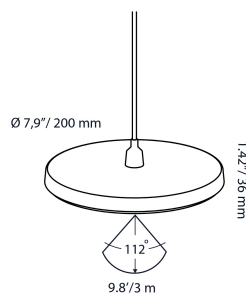

DISC PENDANT

100-230V

GENERAL

DISC PENDANT 100-230V
 Article number: 10202670
 Category: Pendant light
 Light source: LED
 Warranty: 5 years

DIMENSIONS

Length: -
 Width: -
 Height: 36 mm / 1.42"
 Diameter: 200 mm / 7.87"
 Total height: -
 Recess depth: -

LIGHT SPECIFICATIONS

Color temperature: 2900 K
 CRI (RA): 98
 Luminous intensity: 73.90 Cd
 Light beam 0-180: 112°
 Light beam 90-270: 112°
 Net luminous flux: 216 lumen
 Luminous efficiency: 48 lumen/Watt

IP : 55

Distance		Light circle 0-180°		Light circle 90-270°		Illuminance
[m]	[ft]	[m]	[ft]	[m]	[ft]	[lux]
0.75	2.46	2.22	7.30	2.22	7.30	131.4
1.50	4.92	4.45	14.59	4.45	14.59	32.8
2.25	7.38	6.67	21.89	6.67	21.89	14.6
3.00	9.84	8.90	29.18	8.90	29.18	8.2
3.75	12.30	11.12	36.48	11.12	36.48	5.3
4.50	14.76	13.34	43.78	13.34	43.78	3.6
1.0	3.28	2.97	9.73	2.97	9.73	73.9