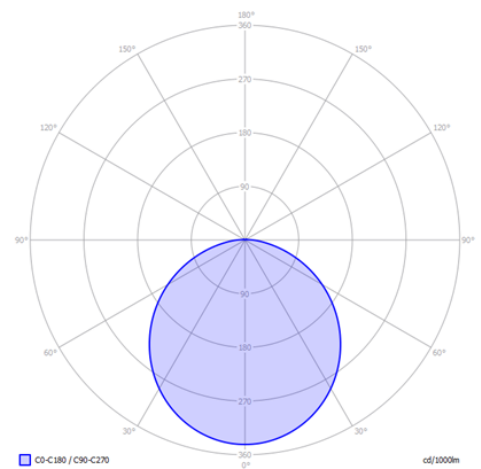

LIGHT SPECIFICATIONS

Color temperature: 2900 K
 CRI (RA): 98
 Luminous intensity: 73.90 Cd
 Light beam 0-180: 112°
 Light beam 90-270: 112°
 Net luminous flux: 216 lumen
 Luminous efficiency: 48 lumen/Watt

IP : 55

Distance		Light circle 0-180°		Light circle 90-270°		Illuminance
[m]	[ft]	[m]	[ft]	[m]	[ft]	[lux]
0.75	2.46	2.22	7.30	2.22	7.30	131.4
1.50	4.92	4.45	14.59	4.45	14.59	32.8
2.25	7.38	6.67	21.89	6.67	21.89	14.6
3.00	9.84	8.90	29.18	8.90	29.18	8.2
3.75	12.30	11.12	36.48	11.12	36.48	5.3
4.50	14.76	13.34	43.78	13.34	43.78	3.6
1.0	3.28	2.97	9.73	2.97	9.73	73.9