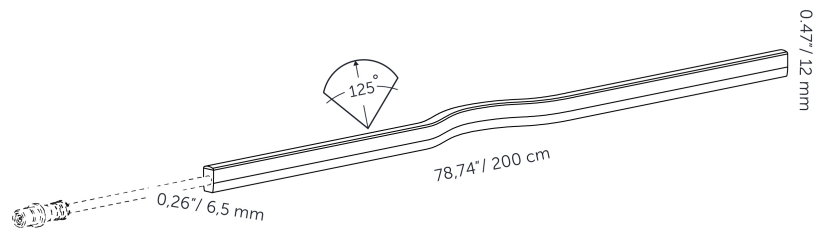

EVO FLEX 2

GENERAL

EVO FLEX 2 (incl. DRIVER)
 Article number:
 EVO FLEX 2 10250305
 DRIVER 10250330
 Category: Surface Light
 Light source: LED
 Warranty: 5 years

DIMENSIONS

Length: 2000 mm / 78.74"
 Width: 6.5 mm / 0.26"
 Height: 12 mm / 0.47"
 Diameter: -
 Total height: -
 Recess depth: -

AVAILABLE COLORS

White

PROTECTION RATING

IP : 68

Distance		Light circle 0-180°		Light circle 90-270°		Illuminance
[m]	[ft]	[m]	[ft]	[m]	[ft]	[lux]
*	*	*	*	*	*	*
*	*	*	*	*	*	*
*	*	*	*	*	*	*
*	*	*	*	*	*	*
*	*	*	*	*	*	*
*	*	*	*	*	*	*
0.50	1.64	1.92	6.30	1.92	6.30	*

LIGHT SPECIFICATIONS

Color temperature: 3000 K
 CRI (RA): 86
 Luminous intensity: 121,90 Cd
 Light beam 0-180: 125°
 Light beam 90-270: 125°
 Net luminous flux: 410 lumen
 Luminous efficiency: 37 lumen/Watt