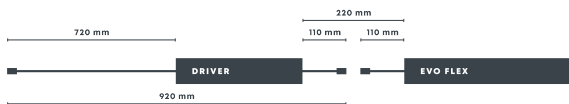

EVO FLEX 2

GENERAL

EVO FLEX 2 (incl. DRIVER)
Article number:
EVO FLEX 2 10250305
DRIVER 10250330
Category: Surface Light
Light source: LED
Warranty: 5 years

DIMENSIONS

Length: 2000 mm / 78.74"
Width: 6.5 mm / 0.26"
Height: 12 mm / 0.47"
Diameter: -
Total height: -
Recess depth: -

ELECTRONICS

Voltage: 12V AC
Output: 11.00 Watt
VA: 15.70
Power factor: 0.70
Light source: -
Lifetime: 25.000 hours
Energy label: B
Dimmable: no

Length of cable lead:
Complete length DRIVER incl. cable 920 mm
From DRIVER to EASY-LOCK 720 mm
From DRIVER to MINI CONNECTOR 110 mm
From EVO FLEX to MINI CONNECTOR 110 mm