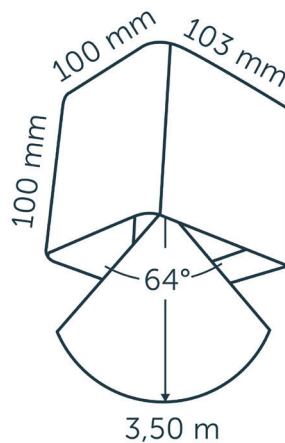

## DIMENSIONS

Length: 103 mm  
 Width: 100 mm  
 Height: 100 mm

## LIGHT SPECIFICATIONS

Color temperature: 3000 K  
 CRI (RA): 92  
 Luminous intensity: 206.50 Cd  
 Light angle: 64°  
 Net luminous flux: 191 lumen  
 Luminous efficacy: 42 lumenwatt  
 Type of light: direct  
 Light distribution: 3,50m  
 Light color: warm white  
 Light direction: downwards

## PROTECTION RATING

IP Class: 55

Distance		Light circle 0-180°		Light circle 90-270°		Illuminance [lux]
[m]	[ft]	[m]	[ft]	[m]	[ft]	
1.0	3.3	1.3	4.1	1.3	4.1	206.5
2.0	6.6	2.5	8.2	2.5	8.2	51.6
3.0	9.8	3.8	12.3	3.8	12.3	22.9
4.0	13.1	5.0	16.4	5.0	16.4	12.9
5.0	16.4	6.3	20.5	6.3	20.5	8.3
6.0	19.7	7.5	24.6	7.5	24.6	5.7
1.0	3.3	1.3	4.1	1.3	4.1	206.5