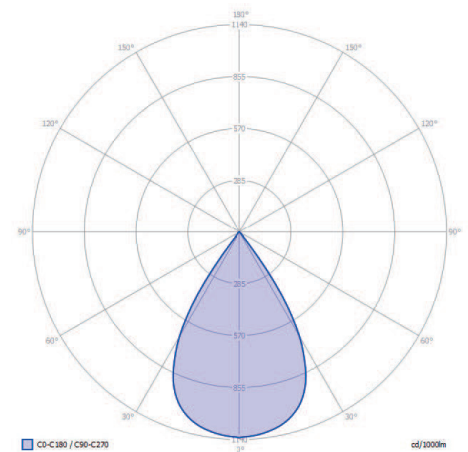

## LIGHT SPECIFICATIONS

Color temperature: 3000 K  
 CRI (RA): 92  
 Luminous intensity: 206.50 Cd  
 Light angle: 64°  
 Net luminous flux: 191 lumen  
 Luminous efficacy: 42 lumenwatt  
 Type of light: direct  
 Light distribution: 3,50m  
 Light color: warm white  
 Light direction: downwards

## PROTECTION RATING

IP Class: 55

Distance		Light circle 0-180°		Light circle 90-270°		Illuminance [lux]
[m]	[ft]	[m]	[ft]	[m]	[ft]	
1.0	3.3	1.3	4.1	1.3	4.1	206.5
2.0	6.6	2.5	8.2	2.5	8.2	51.6
3.0	9.8	3.8	12.3	3.8	12.3	22.9
4.0	13.1	5.0	16.4	5.0	16.4	12.9
5.0	16.4	6.3	20.5	6.3	20.5	8.3
6.0	19.7	7.5	24.6	7.5	24.6	5.7
1.0	3.3	1.3	4.1	1.3	4.1	206.5