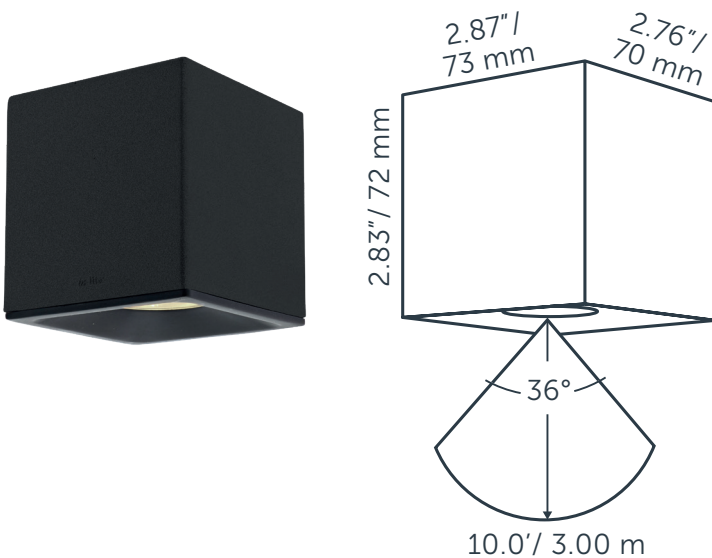

BIG CUBID

GENERAL

BIG CUBID DARK
 Article number: 10301015
 Category: wall
 Light source: LED
 Color changing: no
 Warranty: 5 years

DIMENSIONS

Length: 73 mm / 2.87"
 Width: 70 mm / 2.76"
 Height: 72 mm / 2.83"
 Diameter: -
 Total height: -
 Recess depth: -

Color temperature: 2900 K
 CRI (RA): 93
 Luminous intensity: 132.00 Cd
 Light beam 0-180: 36°
 Light beam 90-270: 36°
 Net luminous flux: 64 lumen
 Luminous efficiency: 64 lumenwatt

MATERIAL

Ring Plate: -
 Lens: polycarbonate
 Exterior: aluminum
 Easy Lock included: yes
 Installation hardware included: yes

AVAILABLE PRODUCT COLORS

■ Dark

AVAILABLE ACCESSORIES

-

PROTECTION RATING

IP : 55

Distance	Light circle 0-180°		Light circle 90-270°		Illuminance	
	[m]	[ft]	[m]	[ft]		[lux]
1.50	4.92	0.97	3.20	0.97	3.20	58.67
2.00	6.56	1.30	4.26	1.30	4.26	33.00
2.50	8.20	1.62	5.33	1.62	5.33	21.12
3.00	9.84	1.95	6.40	1.95	6.40	14.67
3.50	11.48	2.27	7.46	2.27	7.46	10.78
4.00	13.12	2.60	8.53	2.60	8.53	8.25
0.30	1.00	0.20	0.65	0.20	0.65	1428.32