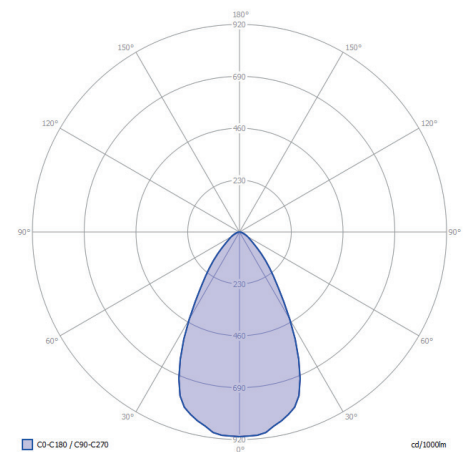

Color temperature: 2900 K
 CRI (RA): 93
 Luminous intensity: 132.00 Cd
 Light beam 0-180: 36°
 Light beam 90-270: 36°
 Net luminous flux: 64 lumen
 Luminous efficiency: 64 lumenwatt

MATERIAL

Ring Plate: -
 Lens: polycarbonate
 Exterior: aluminum
 Easy Lock included: yes
 Installation hardware included: yes

AVAILABLE PRODUCT COLORS

■ Dark

AVAILABLE ACCESSORIES

-

PROTECTION RATING

IP : 55

Distance	Light circle 0-180°		Light circle 90-270°		Illuminance	
	[m]	[ft]	[m]	[ft]		[lux]
1.50	4.92	0.97	3.20	0.97	3.20	58.67
2.00	6.56	1.30	4.26	1.30	4.26	33.00
2.50	8.20	1.62	5.33	1.62	5.33	21.12
3.00	9.84	1.95	6.40	1.95	6.40	14.67
3.50	11.48	2.27	7.46	2.27	7.46	10.78
4.00	13.12	2.60	8.53	2.60	8.53	8.25
0.30	1.00	0.20	0.65	0.20	0.65	1428.32