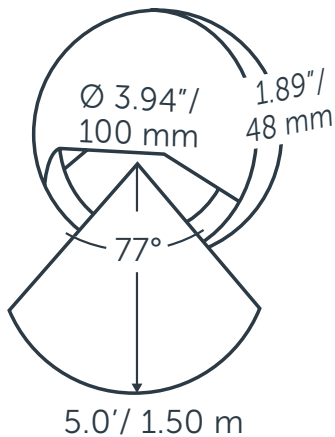

BLINK

GENERAL

BLINK
 Article number: 10301200
 Category: wall
 Light source: LED
 Color changing: no
 Warranty: 5 years

DIMENSIONS

Length: -
 Width: 48 mm / 1.89"
 Height: -
 Diameter: 100mm / 3.94"
 Total height: -
 Recess depth: -

Color temperature: 2800 K
 CRI (RA): 95
 Luminous intensity: 24.30 Cd
 Light beam 0-180: 77°
 Light beam 90-270: 115°
 Net luminous flux: 52 lumen
 Luminous efficiency: 52 lumenwatt

MATERIAL

Ring Plate: -
 Lens: polycarbonate
 Exterior: aluminum
 Easy Lock included: yes
 Installation hardware included: yes

AVAILABLE PRODUCT COLORS

■ Dark: 10301250 ■ Rose silver: 10301200
 □ White: 10301265

AVAILABLE ACCESSORIES

FIX 1

PROTECTION RATING

IP : 55

| Distance | | Light circle 0-180° | | Light circle 90-270° | | Illuminance |
|----------|------|---------------------|------|----------------------|-------|-------------|
| [m] | [ft] | [m] | [ft] | [m] | [ft] | [lux] |
| 0.50 | 1.64 | 0.80 | 2.61 | 1.57 | 5.15 | 97.20 |
| 0.75 | 2.46 | 1.19 | 3.91 | 2.35 | 7.72 | 43.20 |
| 1.00 | 3.28 | 1.59 | 5.22 | 3.14 | 10.30 | 24.30 |
| 1.25 | 4.10 | 1.99 | 6.52 | 3.92 | 12.87 | 15.55 |
| 1.50 | 4.92 | 2.39 | 7.83 | 4.71 | 15.45 | 10.80 |
| 1.75 | 5.74 | 2.78 | 9.13 | 5.49 | 18.02 | 7.93 |
| 0.304 | 1.00 | 0.48 | 1.59 | 0.95 | 3.13 | 262.94 |