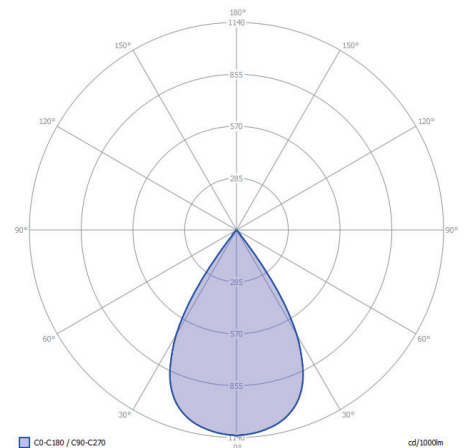

Color temperature: 2800 K
 CRI (RA): 95
 Luminous intensity: 24.30 Cd
 Light beam 0-180: 77°
 Light beam 90-270: 115°
 Net luminous flux: 52 lumen
 Luminous efficiency: 52 lumenwatt

MATERIAL

Ring Plate: -
 Lens: polycarbonate
 Exterior: aluminum
 Easy Lock included: yes
 Installation hardware included: yes

AVAILABLE PRODUCT COLORS

■ Dark: 10301250 ■ Rose silver: 10301200
 □ White: 10301265

AVAILABLE ACCESSORIES

FIX 1

PROTECTION RATING

IP : 55

| Distance | | Light circle 0-180° | | Light circle 90-270° | | Illuminance |
|----------|------|---------------------|------|----------------------|-------|-------------|
| [m] | [ft] | [m] | [ft] | [m] | [ft] | [lux] |
| 0.50 | 1.64 | 0.80 | 2.61 | 1.57 | 5.15 | 97.20 |
| 0.75 | 2.46 | 1.19 | 3.91 | 2.35 | 7.72 | 43.20 |
| 1.00 | 3.28 | 1.59 | 5.22 | 3.14 | 10.30 | 24.30 |
| 1.25 | 4.10 | 1.99 | 6.52 | 3.92 | 12.87 | 15.55 |
| 1.50 | 4.92 | 2.39 | 7.83 | 4.71 | 15.45 | 10.80 |
| 1.75 | 5.74 | 2.78 | 9.13 | 5.49 | 18.02 | 7.93 |
| 0.304 | 1.00 | 0.48 | 1.59 | 0.95 | 3.13 | 262.94 |