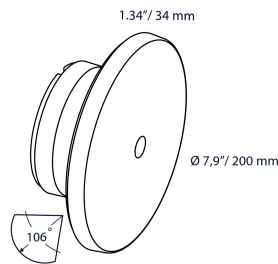

DISC WALL

100-230V

GENERAL

DISC WALL 100-230V
 Article number:
 10302710 (HEAD)
 10302700 (BASE)
 Category: Wall light
 Light source: LED
 Warranty: 5 years

DIMENSIONS

Length: -
 Width: -
 Height: 34 mm / 1.34" (HEAD)
 Diameter:
 122 mm / 4.80" (BASE)
 200 mm / 7.87" (HEAD)
 Total height: 79 mm / 3.11"
 Recess depth: -

LIGHT SPECIFICATIONS

Color temperature: 2900 K
 CRI (RA): 98
 Luminous intensity: 91,30 Cd
 Light beam 0-180: 104°
 Light beam 90-270: 104°
 Net luminous flux: 246 lumen
 Luminous efficiency: 55 lumen/Watt

MATERIAL

Ring / Plate: -
 Lens: polycarbonate
 Exterior: Aluminium
 Easy Lock included: yes
 Installation hardware included: yes

AVAILABLE COLORS

■ Black

PROTECTION RATING

IP : 55

Distance		Light circle 0-180°		Light circle 90-270°		Illuminance
[m]	[ft]	[m]	[ft]	[m]	[ft]	[lux]
0.75	2.46	1.92	6.30	1.92	6.30	162.3
1.50	4.92	3.84	12.60	3.84	12.60	40.6
2.25	7.38	5.76	18.90	5.76	18.90	18.0
3.00	9.84	7.68	25.20	7.68	25.20	10.1
3.75	12.30	9.60	31.49	9.60	31.49	6.5
4.50	14.76	11.52	37.79	11.52	37.79	4.5
1.0	3.28	2.56	8.40	2.56	8.40	91.3