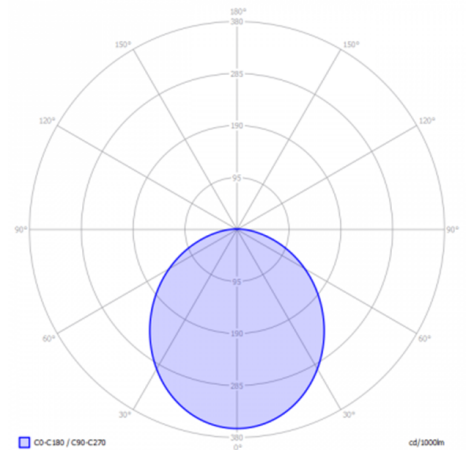

DISC WALL

100-230V

GENERAL

DISC WALL 100-230V
 Article number:
 10302710 (HEAD)
 10302700 (BASE)
 Category: Wall light
 Light source: LED
 Warranty: 5 years

DIMENSIONS

Length: -
 Width: -
 Height: 34 mm / 1.34" (HEAD)
 Diameter:
 122 mm / 4.80" (BASE)
 200 mm / 7.87" (HEAD)
 Total height: 79 mm / 3.11"
 Recess depth: -

LIGHT SPECIFICATIONS

Color temperature: 2900 K
 CRI (RA): 98
 Luminous intensity: 91,30 Cd
 Light beam 0-180: 104°
 Light beam 90-270: 104°
 Net luminous flux: 246 lumen
 Luminous efficiency: 55 lumen/Watt

MATERIAL

Ring / Plate: -
 Lens: polycarbonate
 Exterior: Aluminium
 Easy Lock included: yes
 Installation hardware included: yes

AVAILABLE COLORS

■ Black

PROTECTION RATING

IP : 55

Distance		Light circle 0-180°		Light circle 90-270°		Illuminance
[m]	[ft]	[m]	[ft]	[m]	[ft]	[lux]
0.75	2.46	1.92	6.30	1.92	6.30	162.3
1.50	4.92	3.84	12.60	3.84	12.60	40.6
2.25	7.38	5.76	18.90	5.76	18.90	18.0
3.00	9.84	7.68	25.20	7.68	25.20	10.1
3.75	12.30	9.60	31.49	9.60	31.49	6.5
4.50	14.76	11.52	37.79	11.52	37.79	4.5
1.0	3.28	2.56	8.40	2.56	8.40	91.3