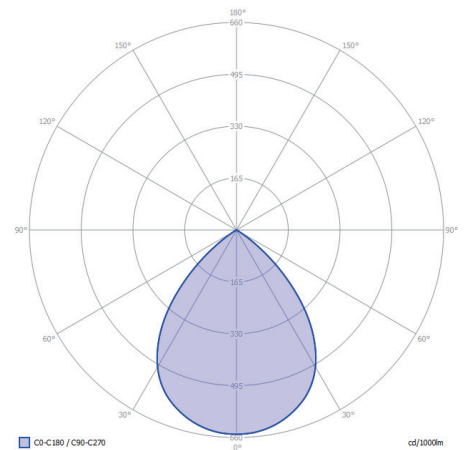

LIGHT SPECIFICATIONS

Color temperature: 3000 K
 CRI (RA): 92
 Luminous intensity: 100.80 Cd
 Light beam 0-180: 85°
 Light beam 90-270: 85°
 Net luminous flux: 155 lumen
 Luminous efficiency: 52 lumenwatt

IP : 55

Distance		Light circle 0-180°		Light circle 90-270°		Illuminance
[m]	[ft]	[m]	[ft]	[m]	[ft]	[lux]
1.00	3.28	1.83	6.01	1.83	6.01	100.80
1.50	4.92	2.75	9.02	2.75	9.02	44.80
2.00	6.56	3.67	12.03	3.67	12.03	25.20
2.50	8.20	4.58	15.03	4.58	15.03	16.13
3.00	9.84	5.50	18.04	5.50	18.04	11.20
3.50	11.48	6.41	21.04	6.41	21.04	8.23
1.00	3.28	1.83	6.01	1.83	6.01	100.80