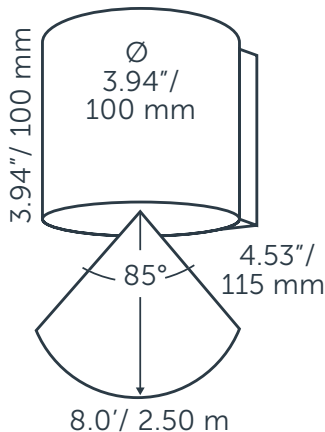

HALO DOWN

GENERAL

HALO DOWN DARK
 Article number: 10302600
 Category: wall
 Light source:
 Color changing: no
 Warranty: 5 years

DIMENSIONS

Length: 115 mm / 4.53"
 Width: 100 mm / 3.94"
 Height: 100 mm / 3.94"
 Diameter: 100 mm / 3.94"
 Total height: -
 Recess depth: -

LIGHT SPECIFICATIONS

Color temperature: 3000 K
 CRI (RA): 92
 Luminous intensity: 100.80 Cd
 Light beam 0-180: 85°
 Light beam 90-270: 85°
 Net luminous flux: 155 lumen
 Luminous efficiency: 52 lumenwatt

IP : 55

Distance		Light circle 0-180°		Light circle 90-270°		Illuminance
[m]	[ft]	[m]	[ft]	[m]	[ft]	[lux]
1.00	3.28	1.83	6.01	1.83	6.01	100.80
1.50	4.92	2.75	9.02	2.75	9.02	44.80
2.00	6.56	3.67	12.03	3.67	12.03	25.20
2.50	8.20	4.58	15.03	4.58	15.03	16.13
3.00	9.84	5.50	18.04	5.50	18.04	11.20
3.50	11.48	6.41	21.04	6.41	21.04	8.23
1.00	3.28	1.83	6.01	1.83	6.01	100.80