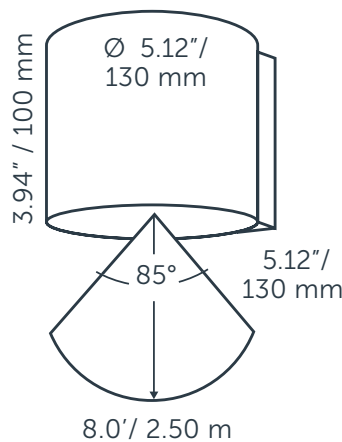

HALO DOWN 100-230V

GENERAL

HALO DOWN DARK 100-230V
Article number: 10302615
Category: wall
Light source: LED
Color changing: no
Warranty: 5 years

DIMENSIONS

Length: 130 mm / 5.12"
Width: 130 mm / 5.12"
Height: 100 mm / 3.49"
Diameter: 130 mm / 5.12"
Total height: -
Recess depth: -

LIGHT SPECIFICATIONS

Color temperature: 3000 K
CRI (RA): 92
Luminous intensity: 114.90 Cd
Light beam 0-180: 85°
Light beam 90-270: 85°
Net luminous flux: 191 lumen
Luminous efficiency: 42 lumenwatt

MATERIAL

IP : 55

Distance		Light circle 0-180°		Light circle 90-270°		Illuminance
[m]	[ft]	[m]	[ft]	[m]	[ft]	[lux]
1.00	3.28	1.83	6.01	1.83	6.01	114.90
1.50	4.92	2.75	9.02	2.75	9.02	51.07
2.00	6.56	3.67	12.03	3.67	12.03	28.73
2.50	8.20	4.58	15.03	4.58	15.03	18.38
3.00	9.84	5.50	18.04	5.50	18.04	12.77
3.50	11.48	6.41	21.04	6.41	21.04	9.38
1.00	3.28	1.83	6.01	1.83	6.01	114.90