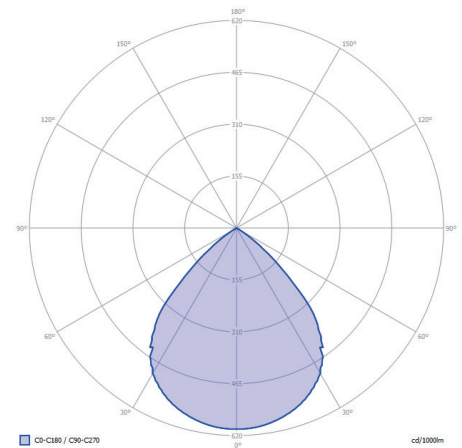

LIGHT SPECIFICATIONS

Color temperature: 3000 K
CRI (RA): 92
Luminous intensity: 114.90 Cd
Light beam 0-180: 85°
Light beam 90-270: 85°
Net luminous flux: 191 lumen
Luminous efficiency: 42 lumenwatt

MATERIAL

IP : 55

Distance		Light circle 0-180°		Light circle 90-270°		Illuminance
[m]	[ft]	[m]	[ft]	[m]	[ft]	[lux]
1.00	3.28	1.83	6.01	1.83	6.01	114.90
1.50	4.92	2.75	9.02	2.75	9.02	51.07
2.00	6.56	3.67	12.03	3.67	12.03	28.73
2.50	8.20	4.58	15.03	4.58	15.03	18.38
3.00	9.84	5.50	18.04	5.50	18.04	12.77
3.50	11.48	6.41	21.04	6.41	21.04	9.38
1.00	3.28	1.83	6.01	1.83	6.01	114.90