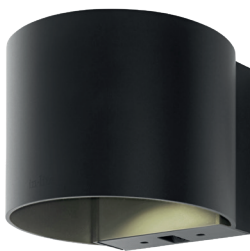

HALO DOWN 100-230V

GENERAL

HALO DOWN DARK 100-230V
Article number: 10302615
Category: wall
Light source: LED
Color changing: no
Warranty: 5 years

DIMENSIONS

Length: 130 mm / 5.12"
Width: 130 mm / 5.12"
Height: 100 mm / 3.49"
Diameter: 130 mm / 5.12"
Total height: -
Recess depth: -

LIGHT SPECIFICATIONS

Color temperature: 3000 K
CRI (RA): 92
Luminous intensity: 114.90 Cd
Light beam 0-180: 85°
Light beam 90-270: 85°
Net luminous flux: 191 lumen
Luminous efficiency: 42 lumenwatt

MATERIAL

Ring Plate: -
Lens: polycarbonate
Exterior: aluminum
Easy Lock included: yes
Installation hardware included: yes

AVAILABLE PRODUCT COLORS

■ Dark

AVAILABLE ACCESSORIES

LENS DIFFUSE, SHUTTER 2

PROTECTION RATING

IP : 55

Distance		Light circle 0-180°		Light circle 90-270°		Illuminance
[m]	[ft]	[m]	[ft]	[m]	[ft]	[lux]
1.00	3.28	1.83	6.01	1.83	6.01	114.90
1.50	4.92	2.75	9.02	2.75	9.02	51.07
2.00	6.56	3.67	12.03	3.67	12.03	28.73
2.50	8.20	4.58	15.03	4.58	15.03	18.38
3.00	9.84	5.50	18.04	5.50	18.04	12.77
3.50	11.48	6.41	21.04	6.41	21.04	9.38
1.00	3.28	1.83	6.01	1.83	6.01	114.90