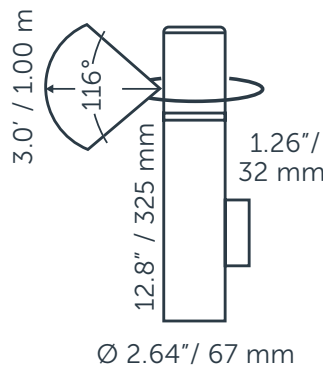

OUTDOOR LIGHTING

LIV WALL

GENERAL

LIV WALL
 Article number: 10301100
 Category: wall
 Light source: LED
 Color changing: no
 Warranty: 5 years

DIMENSIONS

Length: -
 Width: 99 mm / 3.90"
 Height: 325 mm / 12.80"
 Diameter: 67 mm / 2.64"
 Total height: -
 Recess depth: -

ELECTRONICS

Voltage: 12V AC
 Output: 1.50 Watt
 VA: 2.50
 Power factor: 0.60
 Light source: 3x SMD-LED 0.5W
 Lifetime: 25000 hours
 Energy label: A+
 Dimmable: no
 Length of cable lead: 24" / 600 mm

LIGHT SPECIFICATIONS

Color temperature: 2750 K
 CRI (RA): 95
 Luminous intensity: 6.10 Cd
 Light beam 0-180: 360°
 Light beam 90-270: 116°
 Net luminous flux: 60 lumen
 Luminous efficiency: 40 lumenwatt

MATERIAL

Ring Plate: -
 Lens: polycarbonate
 Exterior: aluminum
 Easy Lock included: yes
 Installation hardware included: yes

AVAILABLE PRODUCT COLORS

■ Dark: 10301105 ■ Rose silver: 10301100
 □ White: 10301110

AVAILABLE ACCESSORIES

CB-010E

PROTECTION RATING

IP : 55

Distance		Light circle 0-180°		Light circle 90-270°		Illuminance
[m]	[ft]	[m]	[ft]	[m]	[ft]	[lux]
0.20	0.66	-	-	0.64	2.10	152.50
0.40	1.31	-	-	1.28	4.20	38.13
0.60	1.97	-	-	1.92	6.30	16.94
0.80	2.62	-	-	2.56	8.40	9.53
1.00	3.28	-	-	3.20	10.50	6.10
1.20	3.94	-	-	3.84	12.60	4.24
0.30	1.00	-	-	0.97	3.19	66.01