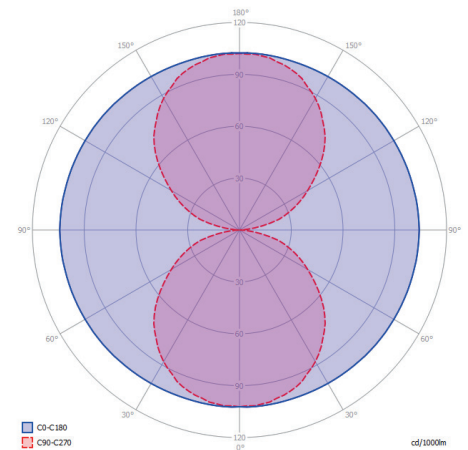

Color temperature: 2750 K
 CRI (RA): 95
 Luminous intensity: 6.10 Cd
 Light beam 0-180: 360°
 Light beam 90-270: 116°
 Net luminous flux: 60 lumen
 Luminous efficiency: 40 lumenwatt

MATERIAL

Ring Plate: -
 Lens: polycarbonate
 Exterior: aluminum
 Easy Lock included: yes
 Installation hardware included: yes

AVAILABLE PRODUCT COLORS

■ Dark: 10301105 ■ Rose silver: 10301100
 □ White: 10301110

AVAILABLE ACCESSORIES

CB-010E

PROTECTION RATING

IP : 55

Distance		Light circle 0-180°		Light circle 90-270°		Illuminance
[m]	[ft]	[m]	[ft]	[m]	[ft]	[lux]
0.20	0.66	-	-	0.64	2.10	152.50
0.40	1.31	-	-	1.28	4.20	38.13
0.60	1.97	-	-	1.92	6.30	16.94
0.80	2.62	-	-	2.56	8.40	9.53
1.00	3.28	-	-	3.20	10.50	6.10
1.20	3.94	-	-	3.84	12.60	4.24
0.30	1.00	-	-	0.97	3.19	66.01