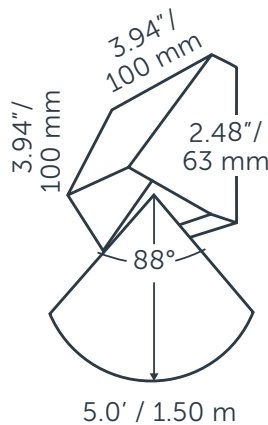

## DIMENSIONS

Length: 100 mm / 3.94"  
 Width: 63 mm / 2.48"  
 Height: 100 mm / 3.94"  
 Diameter: -  
 Total height: -  
 Recess depth: -

## LIGHT SPECIFICATIONS

Color temperature: 2800 K  
 CRI (RA): 94  
 Luminous intensity: 24.80 Cd  
 Light beam 0-180: 58°  
 Light beam 90-270: 88°  
 Net luminous flux: 33 lumen  
 Luminous efficiency: 33 lumenwatt

## PROTECTION RATING

IP : 55

Distance		Light circle 0-180°		Light circle 90-270°		Illuminance [lux]
[m]	[ft]	[m]	[ft]	[m]	[ft]	
0.50	1.64	0.55	1.82	0.97	3.17	99.20
0.75	2.46	0.83	2.73	1.45	4.75	44.09
1.00	3.28	1.11	3.64	1.93	6.34	24.80
1.25	4.10	1.39	4.55	2.41	7.92	15.87
1.50	4.92	1.66	5.46	2.90	9.50	11.02
1.75	5.74	1.94	6.37	3.38	11.09	8.10
1.00	3.28	1.11	3.64	1.93	6.34	24.80